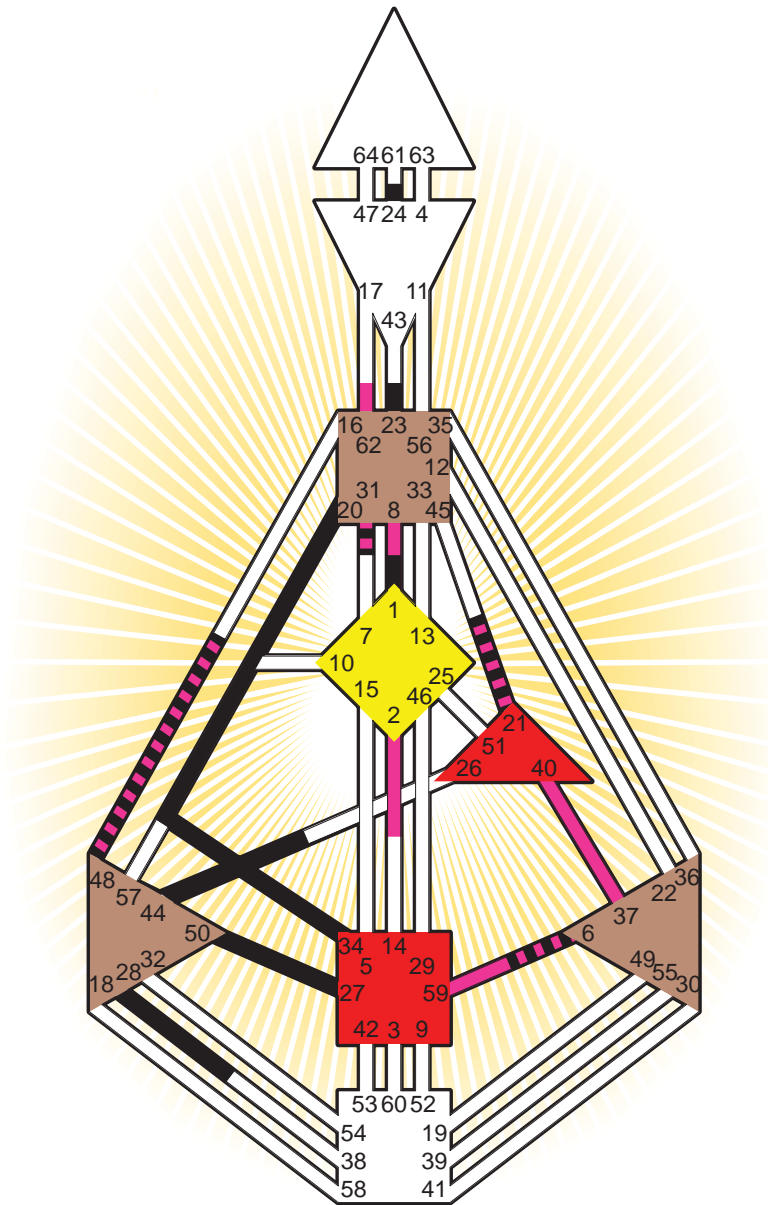

ZEN HUMAN DESIGN

INDIVIDUAL CHART

Bruce Lee

Personality

San Francisco, CA
 27. November 1940
 07:12:00 PST
 15:12:00 GMT

Design

30. August 1940
 19:30:33 GMT

Rodden Rating **AA**

Definition Type

- No Definition
- Single Definition
- Split Definition
- Triple Split Definition
- Quadruple Split Definition

Mode

- To Wait
- To Do

Defined Centers

- Throat
- Head
- Ji
- Heart
- Sacral
- Root

Awareness

- Mental (Ajna)
- Intuitive (Spleen)
- Emotional (Solar Plexus)

	☉	⊕	☾	♋	♌	♍	♎	♏	♐	♑	♒	♓	
Personality	<u>34.6</u>	<u>20.6</u>	<u>44.5</u>	<u>48.1</u>	<u>21.1</u>	<u>1.3</u>	<u>50.6</u>	<u>28.3</u>	<u>27.6</u>	<u>24.2</u>	<u>23.6</u>	<u>6.6</u>	<u>31.3</u>
Design	<u>40.2</u>	<u>37.2</u>	<u>31.3</u>	<u>48.3</u>	<u>21.3</u>	<u>59.3</u>	<u>62.1</u>	<u>40.2</u>	<u>2.3</u>	<u>2.2</u>	<u>8.2</u>	<u>6.3</u>	<u>31.2</u>