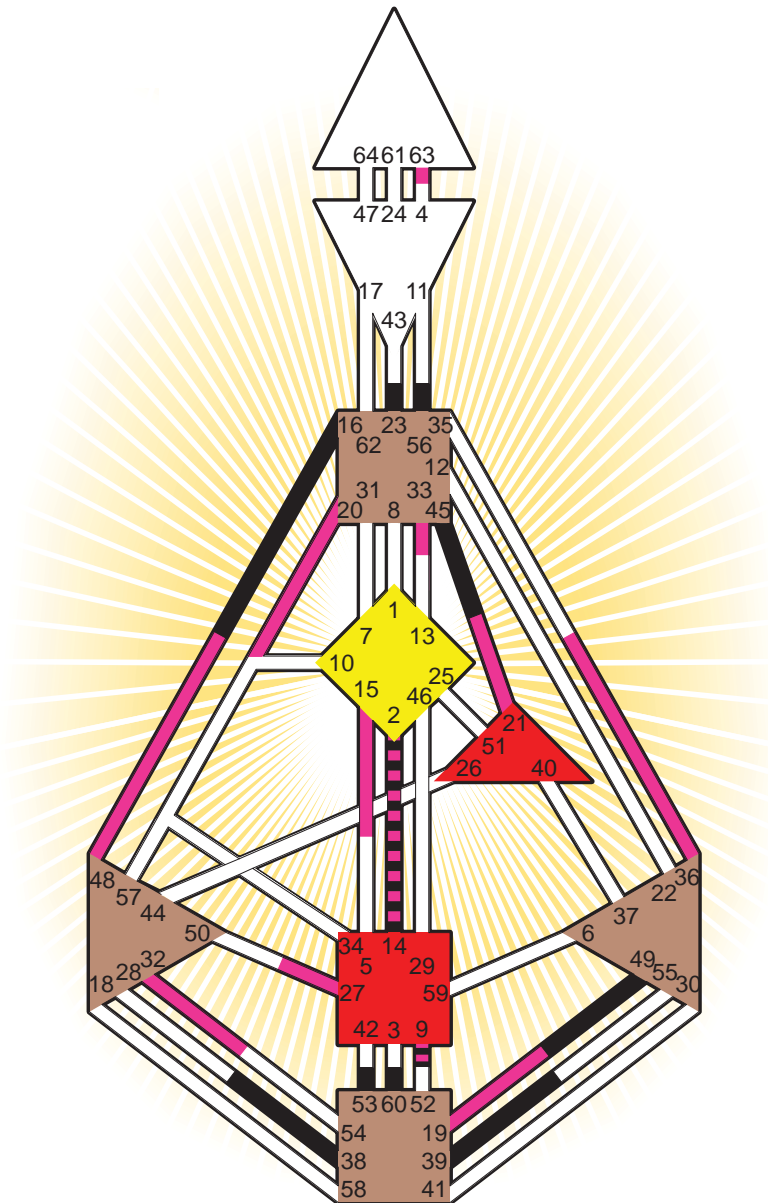

ZEN HUMAN DESIGN

INDIVIDUAL CHART

Gottfried Leibnitz

Personality

Leipzig, D
 1. July 1646
 18:45:00 LMT
 17:55:40 GMT

Design

1. April 1646
 09:51:49 GMT

Rodden Rating **AA**

Definition Type

- No Definition
- Single Definition
- Split Definition
- Triple Split Definition
- Quadruple Split Definition

Mode

- To Wait
- To Do

Defined Centers

- Throat
- Head
- Ji
- Heart
- Sacral
- Root

Awareness

- Mental (Ajna)
- Intuitive (Spleen)
- Emotional (Solar Plexus)

	☉	⊕	☾	♋	♌	♍	♎	♏	♐	♑	♒	♓	
Personality	39.1	38.1	49.1	56.5	60.5	45.3	23.6	23.3	53.1	2.2	14.3	9.1	16.2
Design	21.3	48.3	32.5	33.1	19.1	36.4	2.4	63.1	15.1	27.3	14.6	9.3	20.6