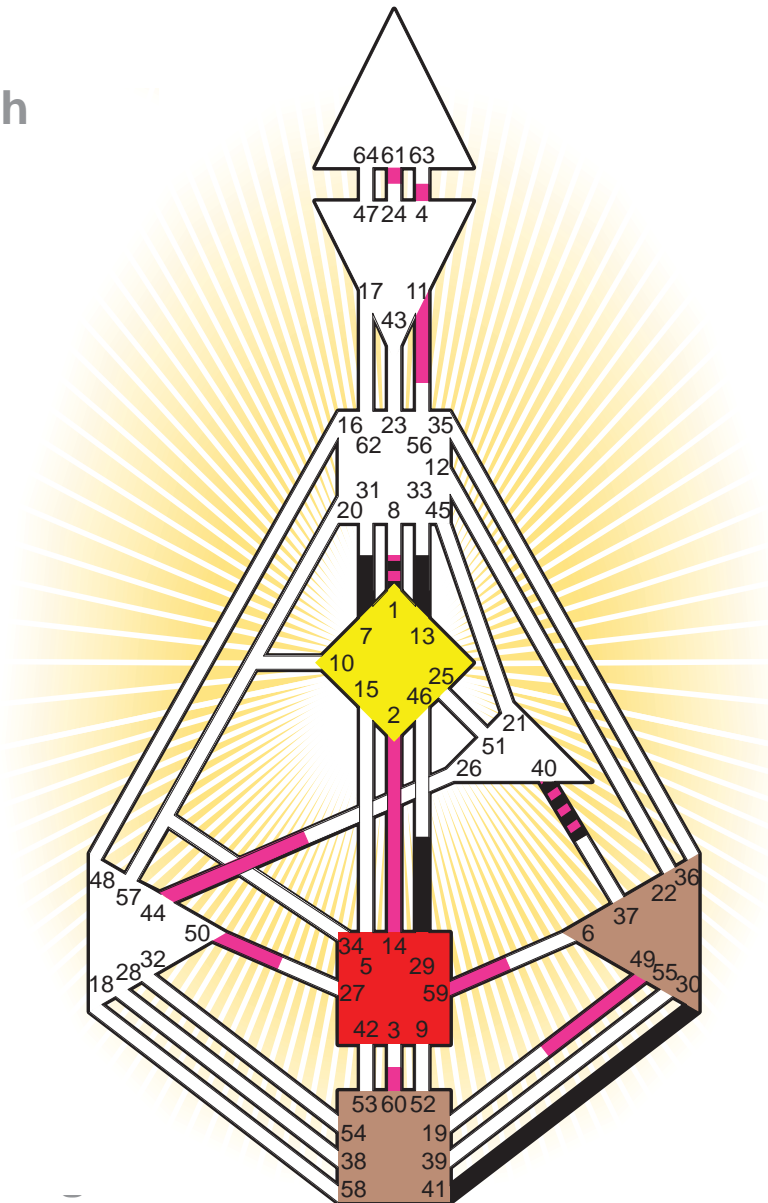

Definition Type

- No Definition
- Single Definition
- Split Definition
- Triple Split Definition
- Quadruple Split Definition

Mode

- To Wait
- To Do

Defined Centers

- Throat
- Head
- Ji
- Heart
- Sacral
- Root

Awareness

- Mental (Ajna)
- Intuitive (Spleen)
- Emotional (Solar Plexus)

	☉	⊕	☾	♈	♉	♊	♋	♌	♍	♎	♏	♐	♑
Personality	13.4	7.4	<u>30.5</u>	7.6	13.6	13.3	13.6	<u>41.2</u>	13.6	<u>41.3</u>	29.5	1.1	40.4
Design	1.6	<u>2.6</u>	11.1	4.5	49.5	50.5	50.4	<u>14.4</u>	60.5	61.5	59.1	44.4	40.5