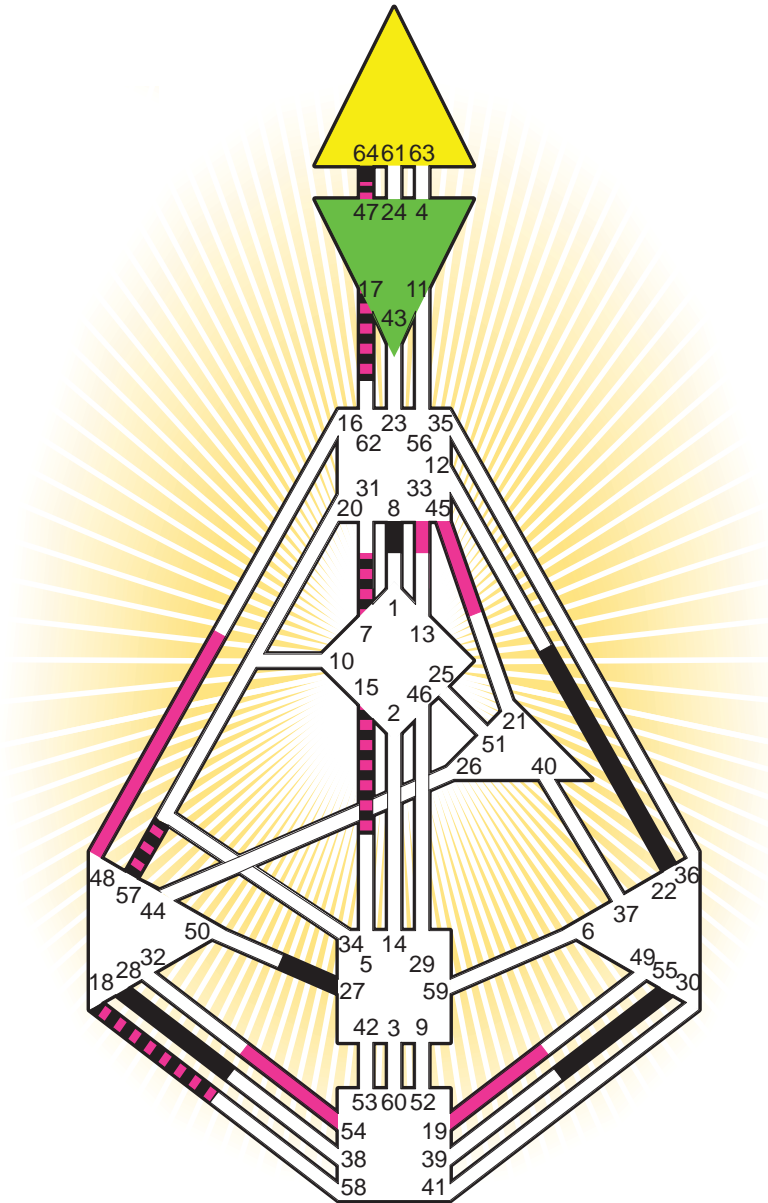

ZEN HUMAN DESIGN

INDIVIDUAL CHART

Jay Leno

Personality

New Rochelle, NY
28. April 1950
02:03:00 EST
07:03:00 GMT

Design

29. January 1950
21:33:45 GMT

Rodden Rating **A**

Definition Type

- ☐ No Definition
- ☒ Single Definition
- ☐ Split Definition
- ☐ Triple Split Definition
- ☐ Quadruple Split Definition

Mode

- ☒ To Wait
- ☐ To Do

Defined Centers

- ☐ Throat ☒ Head
- ☐ Ji ☐ Heart
- ☐ Sacral ☐ Root

Awareness

- ☒ Mental (Ajna)
- ☐ Intuitive (Spleen)
- ☐ Emotional (Solar Plexus)

	☉	⊕	☾	♋	♌	♍	♎	♏	♐	♑	♒	♓	
Personality	27.6	28.6	<u>64.2</u>	17.4	18.4	8.2	22.6	<u>47.6</u>	55.3	<u>64.2</u>	15.4	57.1	7.3
Design	19.2	33.2	45.4	17.6	18.6	54.4	19.5	48.1	19.6	<u>47.2</u>	15.4	57.3	7.5