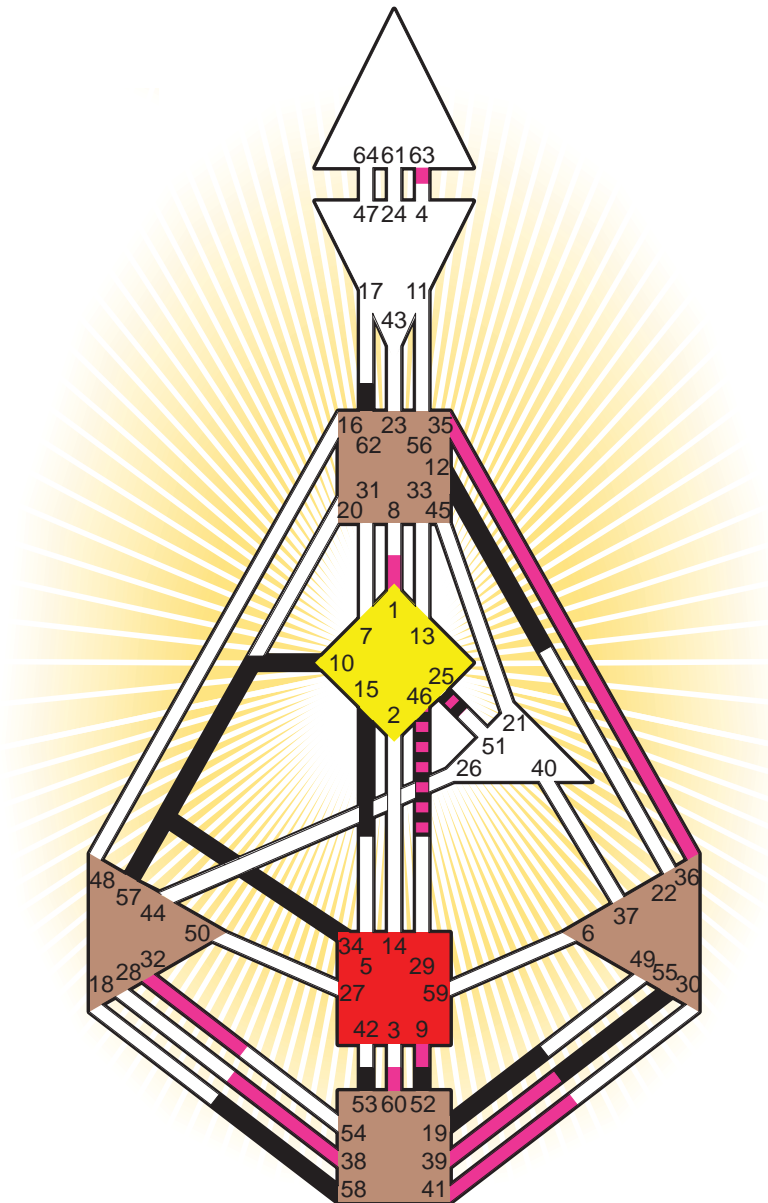

ZEN HUMAN DESIGN

INDIVIDUAL CHART

Juliette Lewis

Personality

Los Angeles, CA
 21. June 1973
 04:50:00 PDT
 11:50:00 GMT

Design

22. March 1973
 17:26:59 GMT

Rodden Rating **AA**

Definition Type

- No Definition
- Single Definition
- Split Definition
- Triple Split Definition
- Quadruple Split Definition

Mode

- To Wait
- To Do

Defined Centers

- Throat
- Head
- Ji
- Heart
- Sacral
- Root

Awareness

- Mental (Ajna)
- Intuitive (Spleen)
- Emotional (Solar Plexus)

	☉	⊕	☾	♈	♉	♊	♋	♌	♍	♎	♏	♐	♑
Personality	15.2	<u>10.2</u>	<u>55.3</u>	58.5	<u>52.5</u>	62.5	53.5	25.3	19.5	12.3	<u>57.5</u>	<u>34.6</u>	46.4
Design	25.4	46.4	1.3	38.4	<u>39.4</u>	63.6	<u>36.6</u>	60.1	41.4	<u>35.4</u>	<u>32.2</u>	<u>9.2</u>	46.6