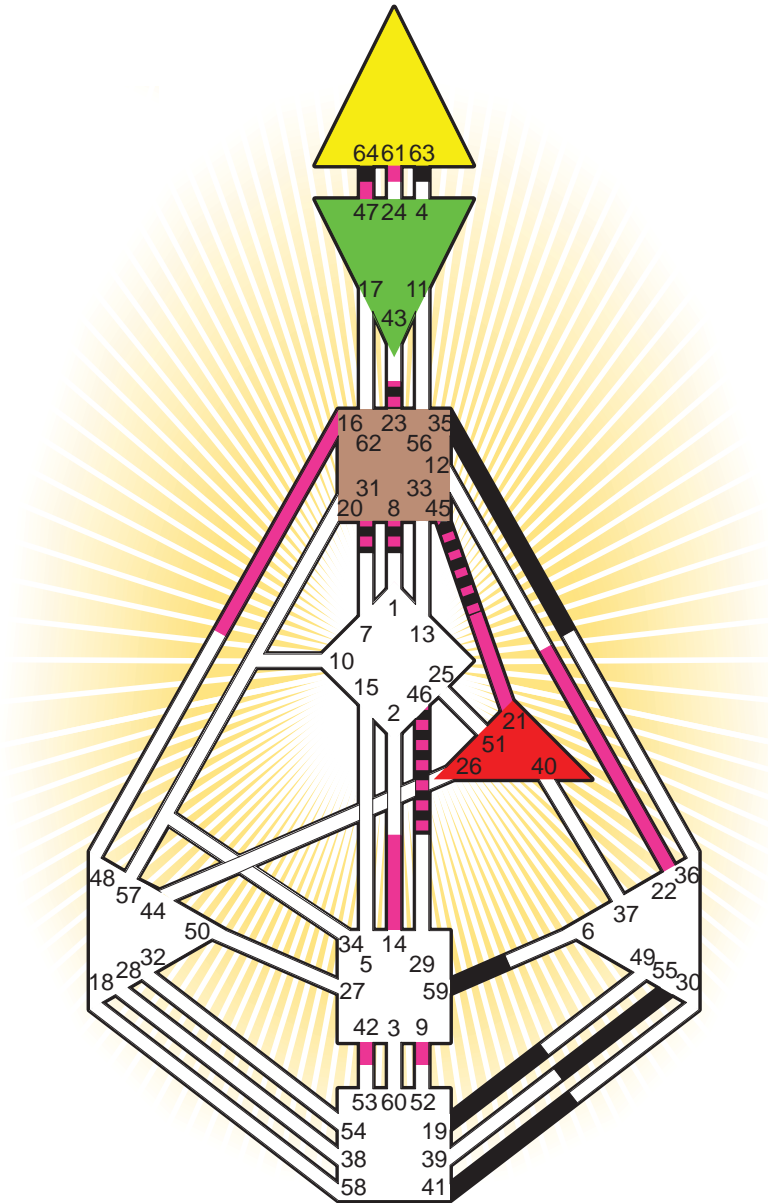

ZEN HUMAN DESIGN

INDIVIDUAL CHART

Joe Lieberman

Personality

Stamford, CT
 24. February 1942
 07:00:00 EWT
 11:00:00 GMT

Design

29. November 1941
 19:39:56 GMT

Rodden Rating **A**

Definition Type

- No Definition
- Single Definition
- Split Definition
- Triple Split Definition
- Quadruple Split Definition

Mode

- To Wait
- To Do

Defined Centers

- Throat
- Head
- Ji
- Heart
- Sacral
- Root

Awareness

- Mental (Ajna)
- Intuitive (Spleen)
- Emotional (Solar Plexus)

	☉	⊕	☾	♋	♌	♍	♎	♏	♐	♑	♒	♓	
Personality	55.6	59.6	45.3	64.3	63.3	19.5	41.4	23.6	35.1	23.4	8.3	46.1	31.3
Design	9.2	16.2	42.3	47.3	22.3	14.1	61.4	21.5	45.1	23.6	8.4	46.2	31.4