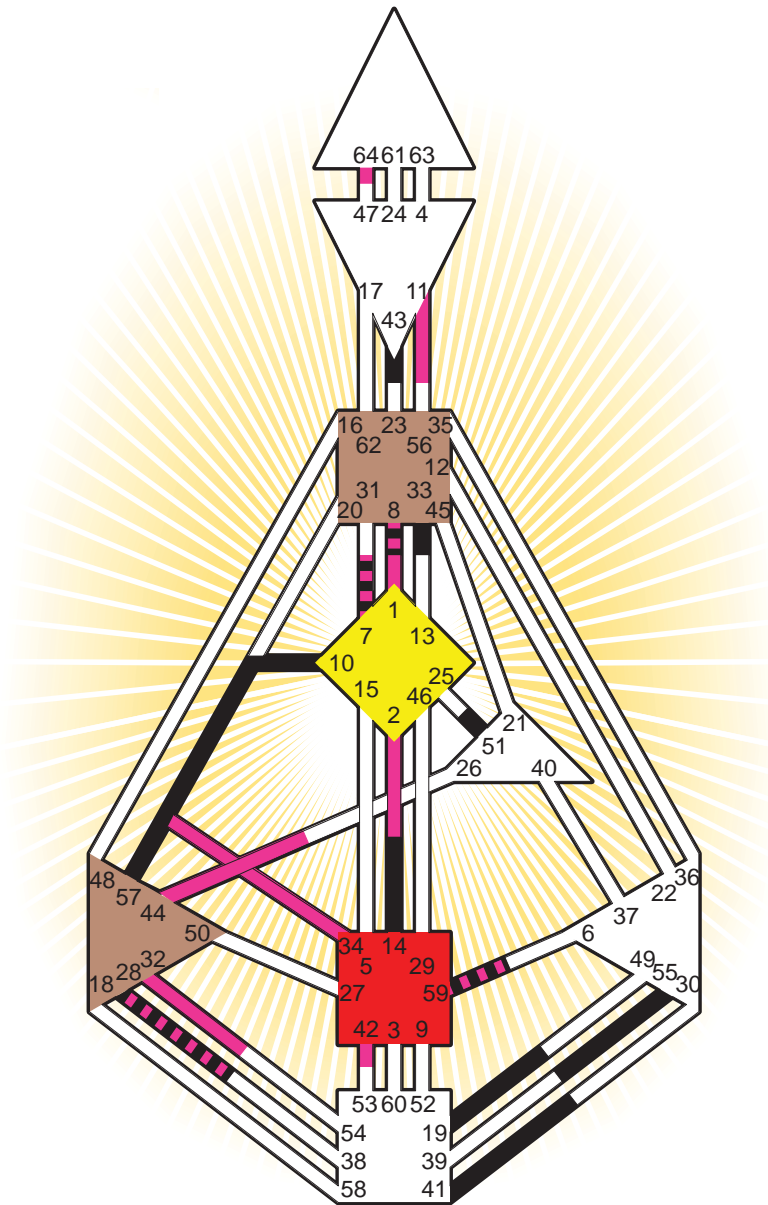

ZEN HUMAN DESIGN

INDIVIDUAL CHART

Ottmar Liebert

Personality

Cologne, D
1. February 1959
17:56:00 MET
16:56:00 GMT

Design

7. November 1958
00:30:35 GMT

Rodden Rating **A**

Definition Type

- ☐ No Definition
- ☒ Single Definition
- ☐ Split Definition
- ☐ Triple Split Definition
- ☐ Quadruple Split Definition

Mode

- ☐ To Wait
- ☒ To Do

Defined Centers

- ☒ Throat ☐ Head
- ☒ Ji ☐ Heart
- ☒ Sacral ☐ Root

Awareness

- ☐ Mental (Ajna)
- ☒ Intuitive (Spleen)
- ☐ Emotional (Solar Plexus)

	☉	⊕	☾	♋	♌	♍	♎	♏	♐	♑	♒	♓	
Personality	19.5	33.5	43.6	<u>57.1</u>	51.1	41.2	55.2	<u>8.2</u>	14.5	<u>10.6</u>	7.2	28.6	59.4
Design	<u>1.1</u>	<u>2.1</u>	64.4	<u>32.2</u>	42.2	<u>34.3</u>	44.6	<u>8.3</u>	44.6	<u>11.1</u>	7.4	28.4	59.5