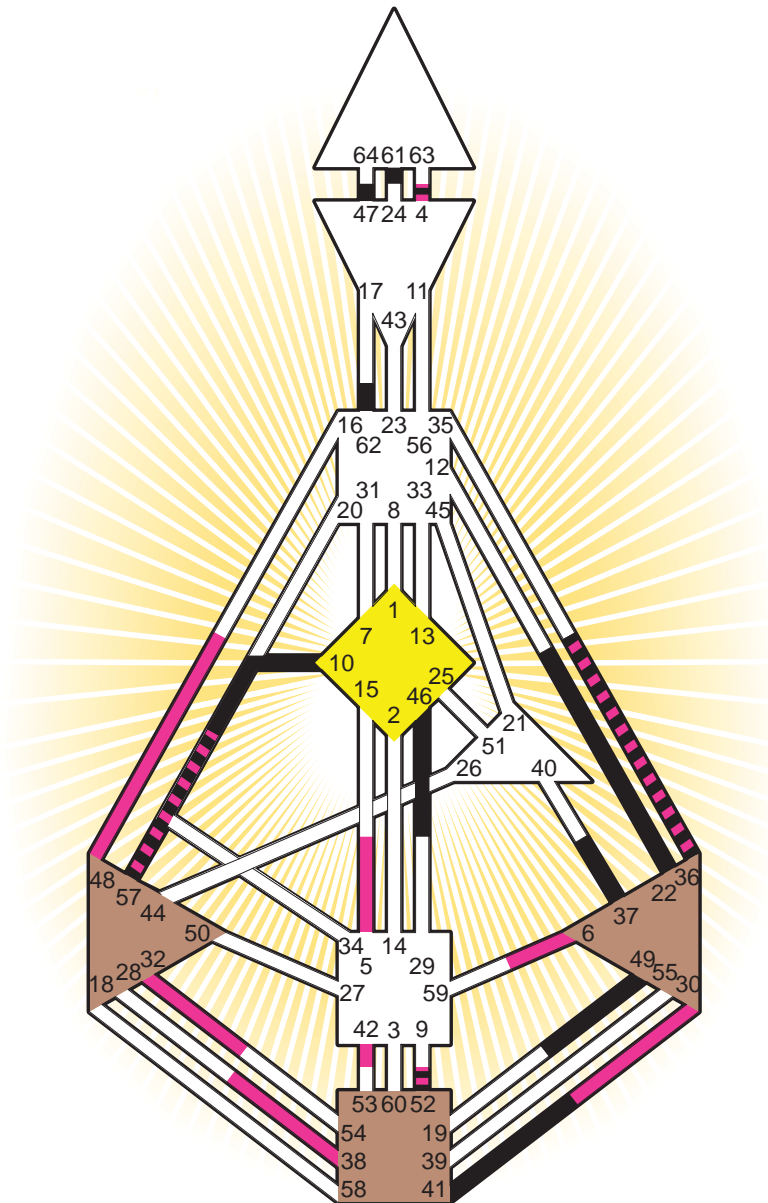

ZEN HUMAN DESIGN

INDIVIDUAL CHART

Rush Limbaugh

Personality

Cape Girardeau, MO
12. January 1951
07:50:00 CST
13:50:00 GMT

Design

17. October 1950
12:10:28 GMT

Rodden Rating **AA**

Definition Type

- ☐ No Definition
- ☐ Single Definition
- ☒ Split Definition
- ☐ Triple Split Definition
- ☐ Quadruple Split Definition

Mode

- ☒ To Wait
- ☐ To Do

Defined Centers

- ☐ Throat
- ☐ Head
- ☒ Ji
- ☐ Heart
- ☐ Sacral
- ☒ Root

Awareness

- ☐ Mental (Ajna)
- ☒ Intuitive (Spleen)
- ☒ Emotional (Solar Plexus)

	☉	⊕	☾	♋	♌	♍	♎	♏	♐	♑	♒	♓	
Personality	61.1	62.1	36.1	22.5	47.5	10.4	41.5	49.4	37.2	46.5	52.4	57.5	4.1
Design	32.3	42.3	38.6	36.6	6.6	48.4	57.2	5.5	30.4	6.5	52.6	57.3	4.1