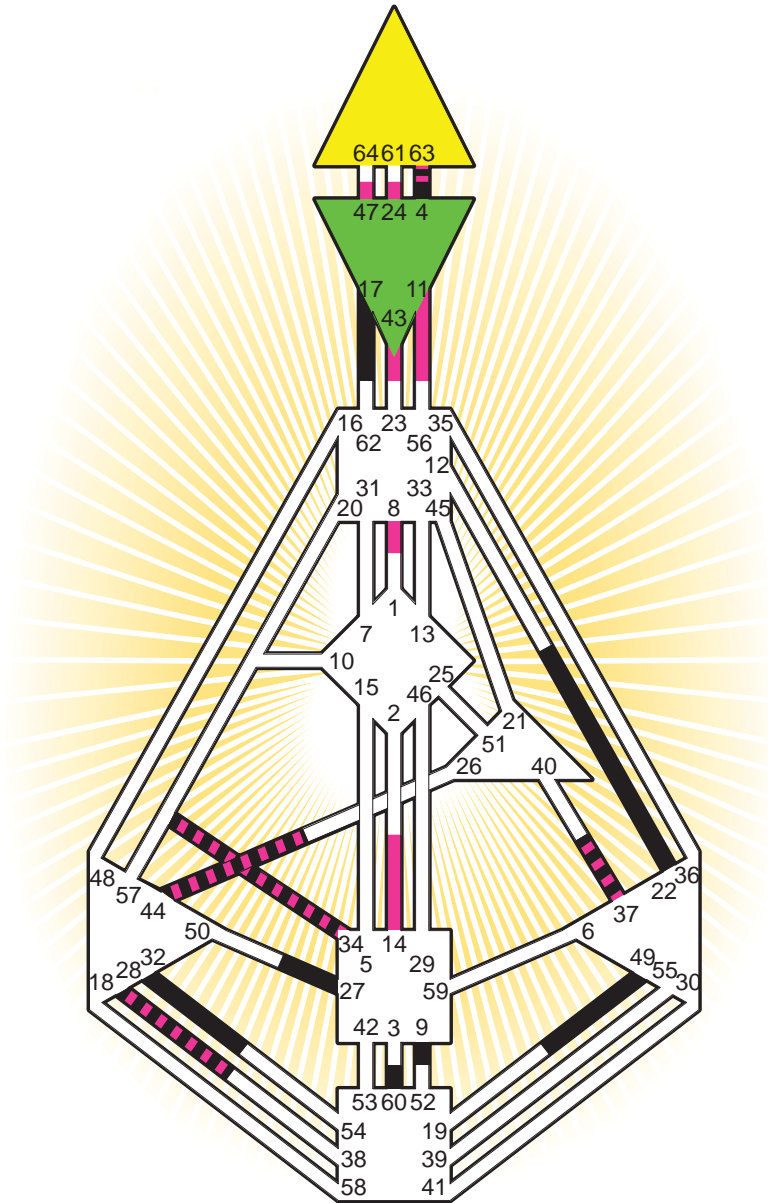

ZEN HUMAN DESIGN

INDIVIDUAL CHART

Abraham Lincoln

Personality

Hodgenville, KY
12. February 1809
06:54:00 LMT
12:36:56 GMT

Design

17. November 1808
22:22:37 GMT

Rodden Rating **B**

Definition Type

- ☐ No Definition
- ☒ Single Definition
- ☐ Split Definition
- ☐ Triple Split Definition
- ☐ Quadruple Split Definition

Mode

- ☒ To Wait
- ☐ To Do

Defined Centers

- ☐ Throat ☒ Head
- ☐ Ji ☐ Heart
- ☐ Sacral ☐ Root

Awareness

- ☒ Mental (Ajna)
- ☐ Intuitive (Spleen)
- ☐ Emotional (Solar Plexus)

	☉	⊕	☾	♋	♌	♍	♎	♏	♐	♑	♒	♓	
Personality	49.5	<u>4.5</u>	60.1	28.5	27.5	37.5	17.4	32.6	22.6	34.4	44.3	9.2	<u>63.3</u>
Design	14.2	8.2	43.5	44.6	24.6	14.2	11.1	47.2	37.3	14.1	28.5	34.5	<u>63.2</u>