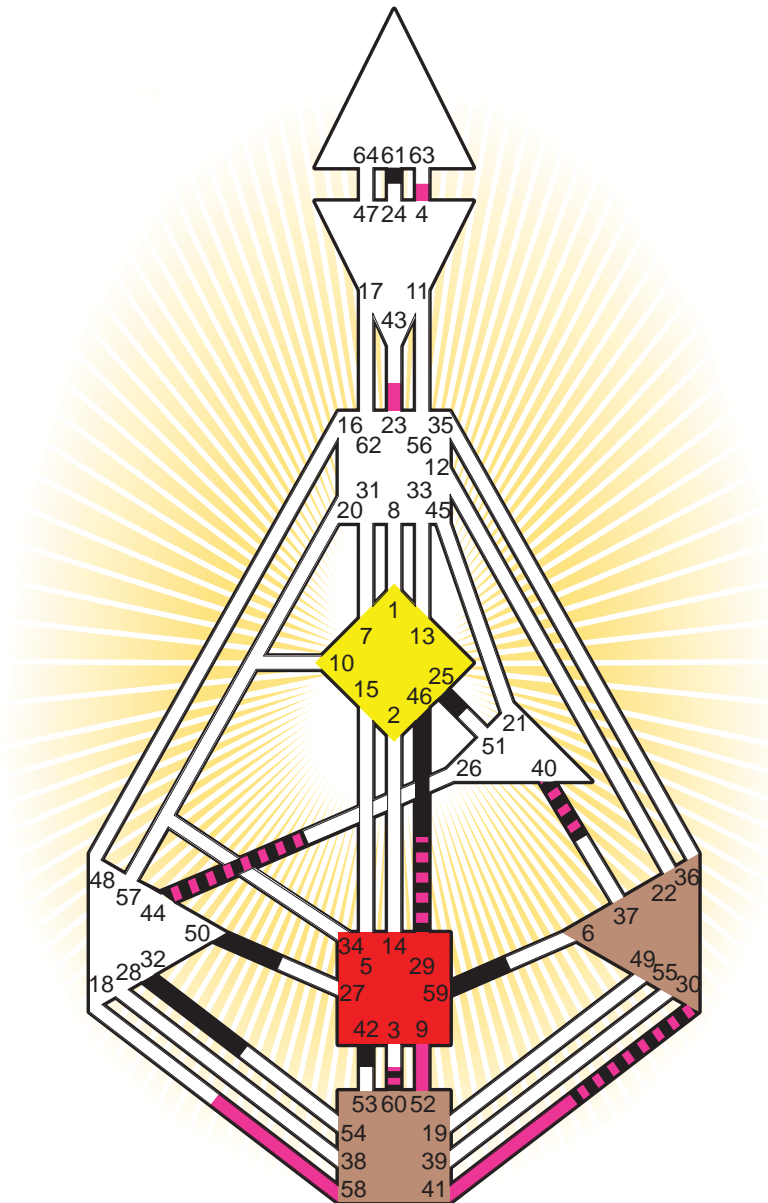

ZEN HUMAN DESIGN

INDIVIDUAL CHART

Heather Locklear

Personality

Los Angeles, CA
 25. September 1961
 17:40:00 PST
 01:40:00 GMT

Design

26. June 1961
 14:36:06 GMT

Rodden Rating **AA**

Definition Type

- No Definition
- Single Definition
- Split Definition
- Triple Split Definition
- Quadruple Split Definition

Mode

- To Wait
- To Do

Defined Centers

- Throat
- Head
- Ji
- Heart
- Sacral
- Root

Awareness

- Mental (Ajna)
- Intuitive (Spleen)
- Emotional (Solar Plexus)

	☉	⊕	☾	♋	♌	♍	♎	♏	♐	♑	♒	♓	
Personality	<u>46.5</u>	25.5	42.5	<u>29.3</u>	<u>30.3</u>	50.3	59.3	32.6	60.2	61.3	<u>29.5</u>	44.3	40.4
Design	<u>52.1</u>	58.1	<u>9.3</u>	<u>29.5</u>	<u>30.5</u>	<u>52.3</u>	23.1	<u>29.5</u>	<u>41.4</u>	60.2	4.5	44.2	40.1