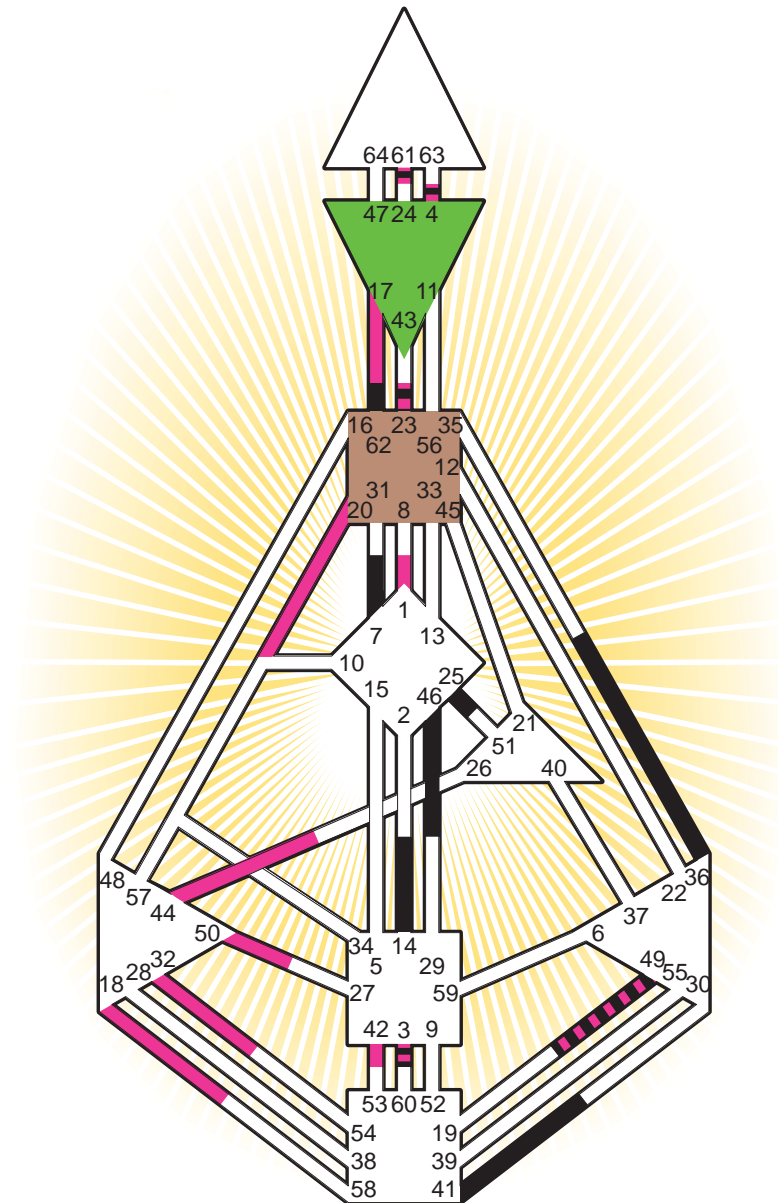

ZEN HUMAN DESIGN

INDIVIDUAL CHART

Jack London

Personality

San Francisco, CA
 12. January 1876
 14:00:00 LMT
 22:09:40 GMT

Design

17. October 1875
 21:56:51 GMT

Rodden Rating **B**

Definition Type

- No Definition
- Single Definition
- Split Definition
- Triple Split Definition
- Quadruple Split Definition

Mode

- To Wait
- To Do

Defined Centers

- Throat
- Head
- Ji
- Heart
- Sacral
- Root

Awareness

- Mental (Ajna)
- Intuitive (Spleen)
- Emotional (Solar Plexus)

	☉	⊕	☾	♋	♌	♍	♎	♏	♐	♑	♒	♓	
Personality	61.2	<u>62.2</u>	7.2	25.4	46.4	41.2	49.1	36.5	14.2	49.6	4.1	3.5	23.4
Design	32.4	42.4	20.6	<u>17.5</u>	18.5	1.3	50.5	61.6	44.1	49.1	4.1	3.6	23.5