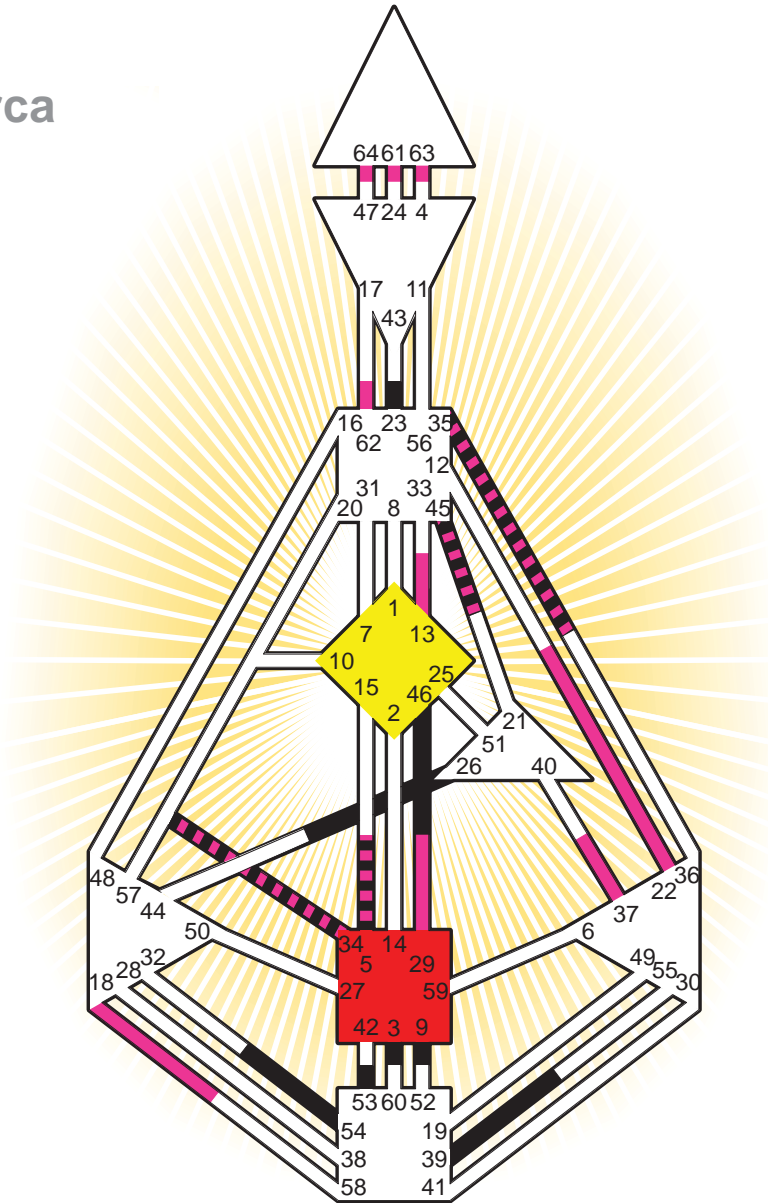

ZEN HUMAN DESIGN

INDIVIDUAL CHART

Federico Garcia Lorca

Personality

Granada, E
5. June 1898
00:00:00 LMT
00:14:44 GMT

Design

6. March 1898
20:35:01 GMT

Rodden Rating **AA**

Definition Type

- ☐ No Definition
- ☒ Single Definition
- ☐ Split Definition
- ☐ Triple Split Definition
- ☐ Quadruple Split Definition

Mode

- ☒ To Wait
- ☐ To Do

Defined Centers

- ☐ Throat
- ☐ Head
- ☒ Ji
- ☐ Heart
- ☒ Sacral
- ☐ Root

Awareness

- ☐ Mental (Ajna)
- ☐ Intuitive (Spleen)
- ☐ Emotional (Solar Plexus)

	☉	⊕	☾	♋	♌	♍	♎	♏	♐	♑	♒	♓	
Personality	35.4	5.4	26.4	54.4	53.4	23.3	39.3	3.2	<u>46.3</u>	9.4	34.1	45.6	35.4
Design	63.6	64.6	<u>29.4</u>	61.6	62.6	37.3	22.5	13.6	18.5	5.1	34.4	45.3	35.2