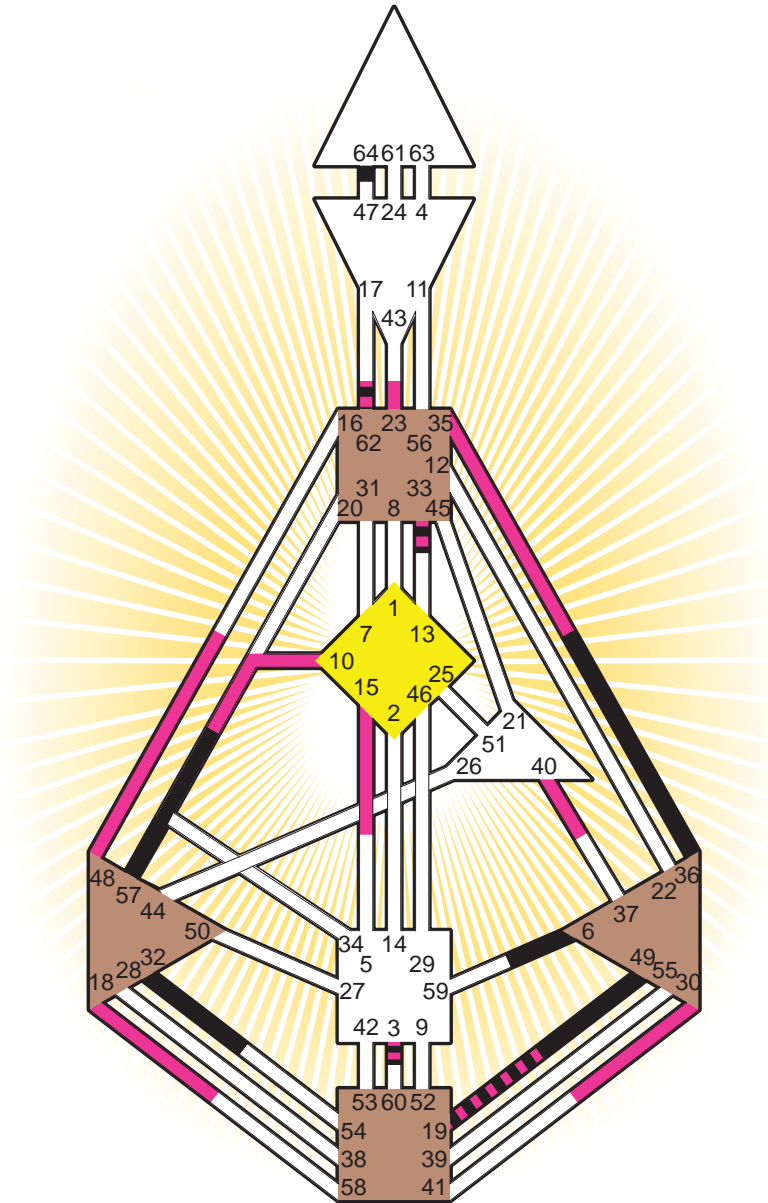

ZEN HUMAN DESIGN

INDIVIDUAL CHART

Sophia Loren

Personality

Rome, I
20. September 1934
14:10:00 MET
13:10:00 GMT

Design

20. June 1934
22:35:43 GMT

Rodden Rating **AA**

Definition Type

- ☐ No Definition
- ☐ Single Definition
- ☒ Split Definition
- ☐ Triple Split Definition
- ☐ Quadruple Split Definition

Mode

- ☐ To Wait
- ☒ To Do

Defined Centers

- ☒ Throat
- ☐ Head
- ☒ Ji
- ☐ Heart
- ☐ Sacral
- ☒ Root

Awareness

- ☐ Mental (Ajna)
- ☒ Intuitive (Spleen)
- ☒ Emotional (Solar Plexus)

	☉	⊕	☾	♋	♌	♍	♎	♏	♐	♑	♒	♓	
Personality	6.5	36.5	49.2	19.2	33.2	57.1	64.1	33.6	32.6	49.4	3.5	64.2	62.6
Design	15.1	10.1	18.3	19.4	33.4	62.2	23.3	35.2	48.5	30.4	3.5	40.5	62.4