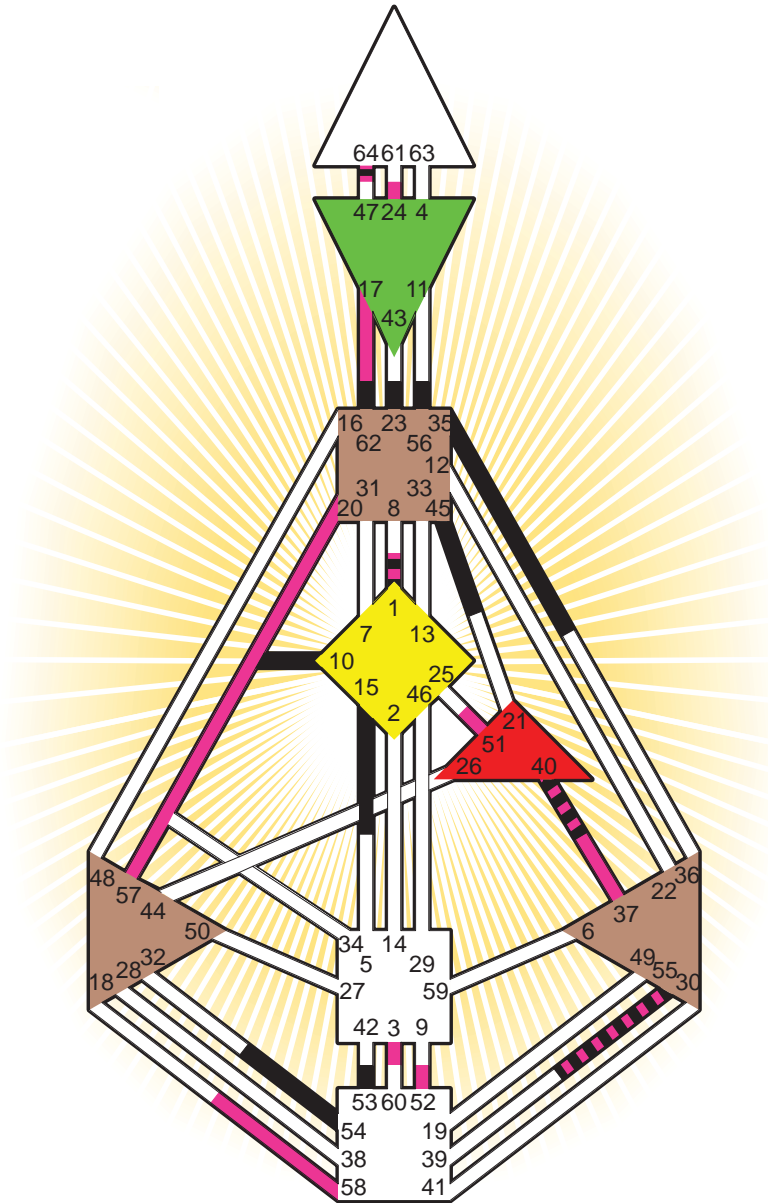

ZEN HUMAN DESIGN

INDIVIDUAL CHART

Courtney Love

Personality

San Francisco, CA
 9. July 1964
 14:08:00 PDT
 21:08:00 GMT

Design

9. April 1964
 11:42:48 GMT

Rodden Rating **AA**

Definition Type

- No Definition
- Single Definition
- Split Definition
- Triple Split Definition
- Quadruple Split Definition

Mode

- To Wait
- To Do

Defined Centers

- Throat
- Head
- Ji
- Heart
- Sacral
- Root

Awareness

- Mental (Ajna)
- Intuitive (Spleen)
- Emotional (Solar Plexus)

	☉	⊕	☾	♋	♌	♍	♎	♏	♐	♑	♒	♓	
Personality	53.3	54.3	<u>62.3</u>	15.5	<u>10.5</u>	56.6	45.4	35.5	23.1	55.5	<u>40.2</u>	1.3	64.1
Design	51.5	<u>57.5</u>	<u>37.4</u>	52.2	58.2	24.2	<u>20.6</u>	<u>17.5</u>	3.4	55.2	<u>40.1</u>	1.5	64.1