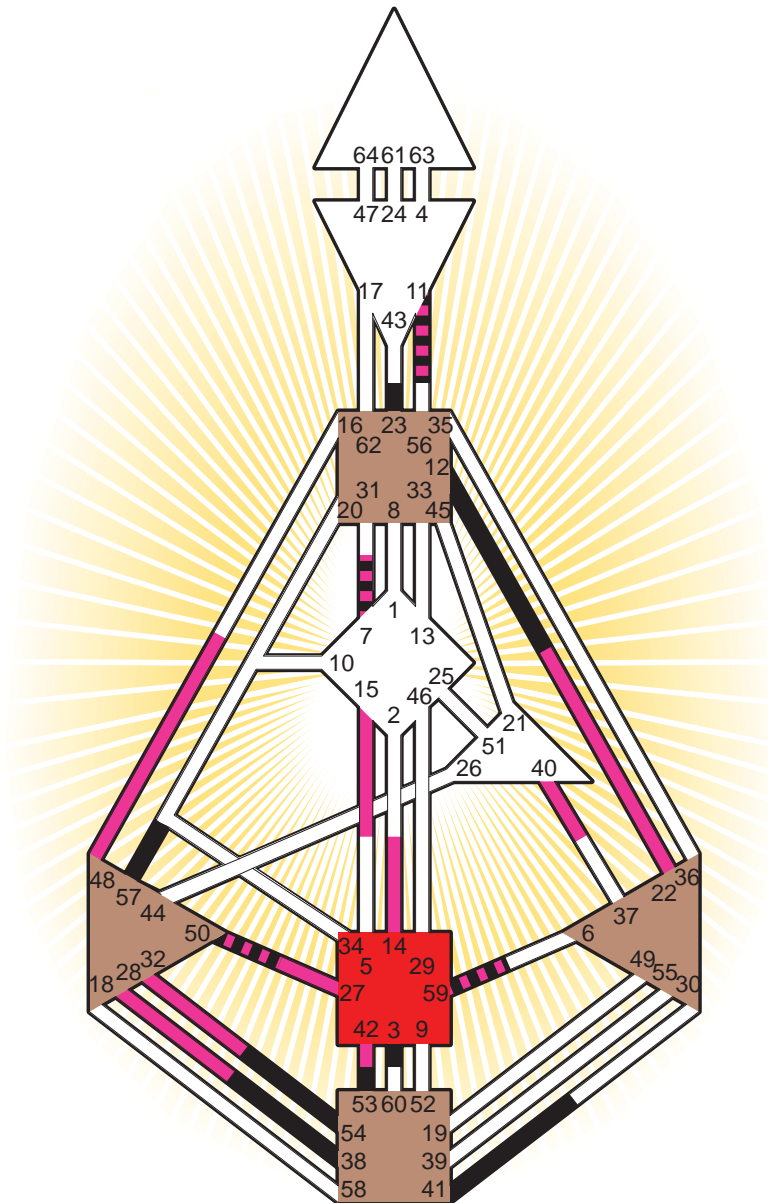

ZEN HUMAN DESIGN

INDIVIDUAL CHART

Linda Lovelace

Personality

Bronx, NY
 10. January 1949
 06:23:00 EST
 11:23:00 GMT

Design

15. October 1948
 08:59:15 GMT

Rodden Rating **AA**

Definition Type

- No Definition
- Single Definition
- Split Definition
- Triple Split Definition
- Quadruple Split Definition

Mode

- To Wait
- To Do

Defined Centers

- Throat
- Head
- Ji
- Heart
- Sacral
- Root

Awareness

- Mental (Ajna)
- Intuitive (Spleen)
- Emotional (Solar Plexus)

	☉	⊕	☾	♋	♌	♍	♎	♏	♐	♑	♒	♓	
Personality	54.6	53.6	23.5	3.6	50.6	41.5	11.5	41.3	38.4	59.6	12.6	57.1	7.3
Design	32.2	42.2	22.6	27.4	28.4	50.6	40.5	14.5	11.2	59.3	15.3	48.4	7.4