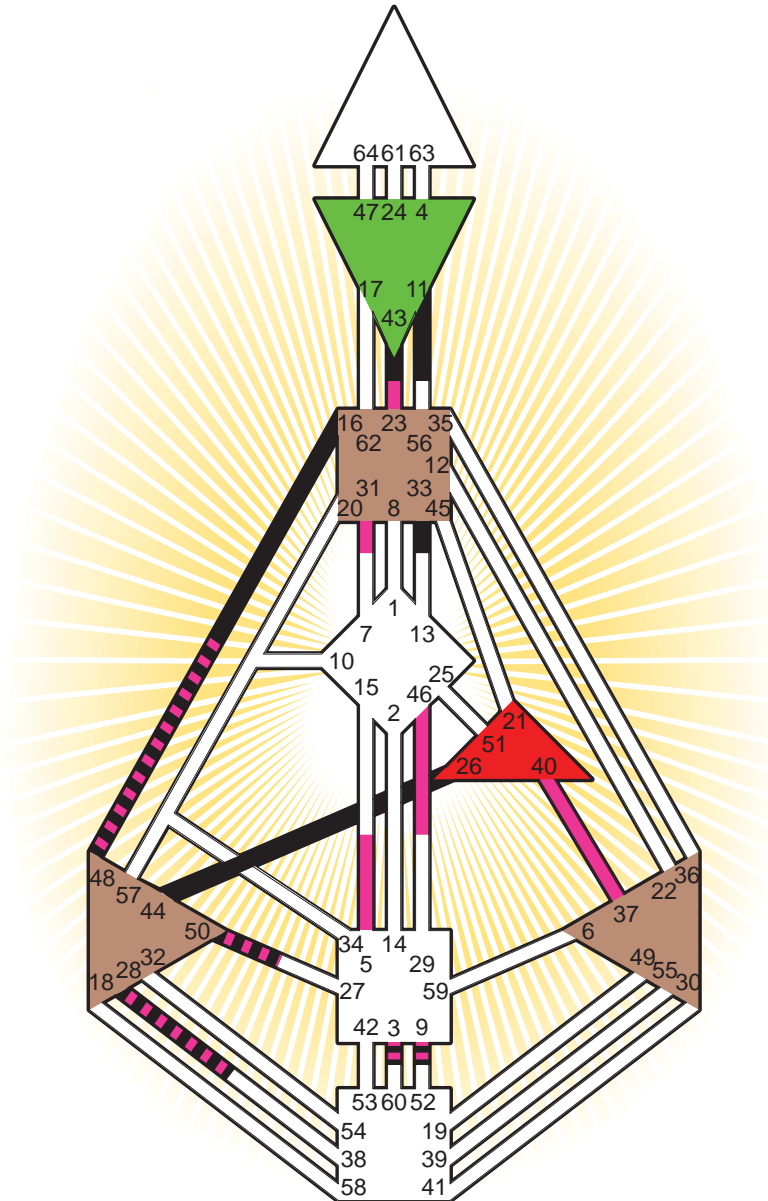

ZEN HUMAN DESIGN

INDIVIDUAL CHART

Martin Luther

Personality

Eisleben, D
19. November 1483
22:46:00 LMT
21:59:52 GMT

Design

23. August 1483
12:30:23 GMT

Rodden Rating **AA**

Definition Type

- ☐ No Definition
- ☒ Single Definition
- ☐ Split Definition
- ☐ Triple Split Definition
- ☐ Quadruple Split Definition

Mode

- ☐ To Wait
- ☒ To Do

Defined Centers

- ☒ Throat
- ☐ Head
- ☐ Ji
- ☒ Heart
- ☐ Sacral
- ☐ Root

Awareness

- ☒ Mental (Ajna)
- ☐ Intuitive (Spleen)
- ☐ Emotional (Solar Plexus)

	☉	⊕	☾	♋	♌	♍	♎	♏	♐	♑	♒	♓	
Personality	9.1	16.1	33.1	3.2	50.2	11.1	43.6	28.6	50.3	44.6	26.3	9.5	48.4
Design	40.3	37.3	23.1	3.5	50.5	46.1	31.3	40.4	48.1	28.2	5.5	9.2	48.1