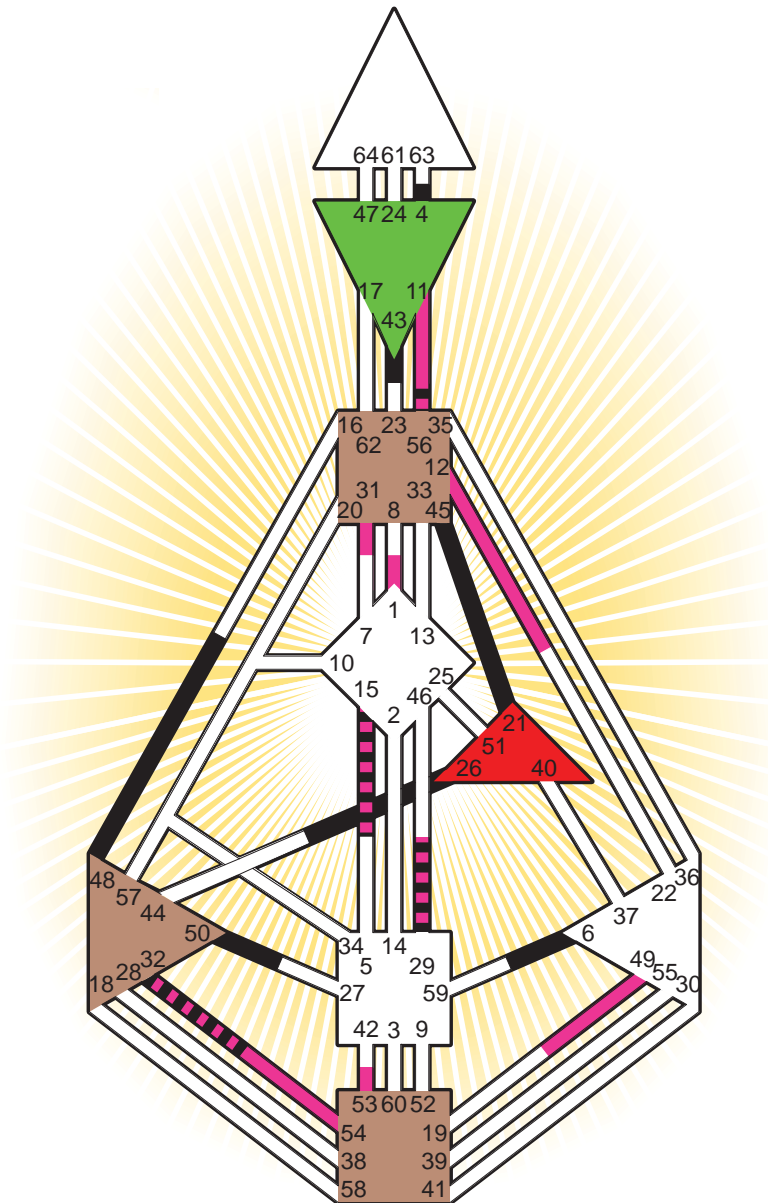

ZEN HUMAN DESIGN

INDIVIDUAL CHART

Yo-Yo Ma

Personality

Paris, F
 7. October 1955
 18:00:00 MET
 17:00:00 GMT

Design

8. July 1955
 14:24:46 GMT

Rodden Rating **A**

Definition Type

- No Definition
- Single Definition
- Split Definition
- Triple Split Definition
- Quadruple Split Definition

Mode

- To Wait
- To Do

Defined Centers

- Throat
- Head
- Ji
- Heart
- Sacral
- Root

Awareness

- Mental (Ajna)
- Intuitive (Spleen)
- Emotional (Solar Plexus)

	☉	⊕	☾	♋	♌	♍	♎	♏	♐	♑	♒	♓	
Personality	48.5	<u>21.5</u>	15.5	26.3	<u>45.3</u>	<u>32.6</u>	<u>32.3</u>	6.4	4.6	43.1	<u>56.6</u>	50.2	29.4
Design	53.1	<u>54.1</u>	49.6	<u>11.4</u>	<u>12.4</u>	<u>12.3</u>	<u>15.3</u>	<u>56.2</u>	31.4	1.2	<u>56.1</u>	<u>32.6</u>	29.1