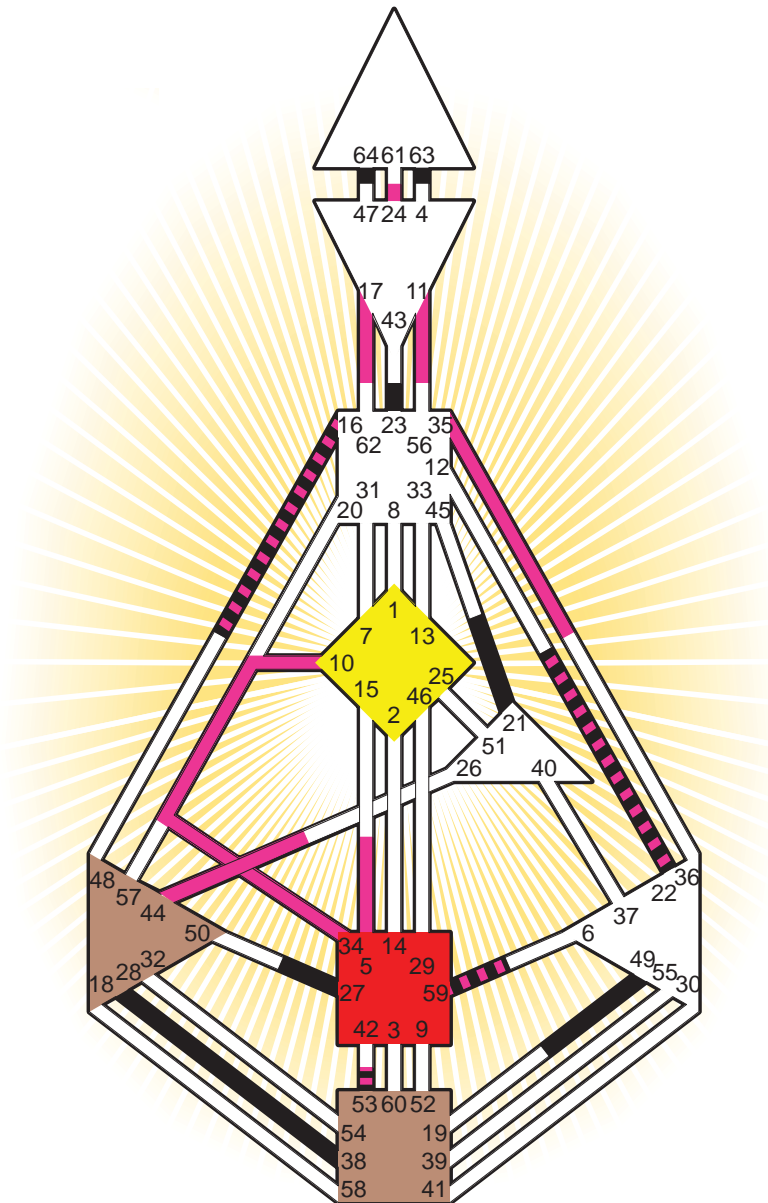

ZEN HUMAN DESIGN

INDIVIDUAL CHART

Lorin Maazel

Personality

Neuilly sur Seine, F
 6. March 1930
 06:35:00 GMT
 06:35:00 GMT

Design

9. December 1929
 12:30:01 GMT

Rodden Rating **AA**

Definition Type

- No Definition
- Single Definition
- Split Definition
- Triple Split Definition
- Quadruple Split Definition

Mode

- To Wait
- To Do

Defined Centers

- Throat
- Head
- Ji
- Heart
- Sacral
- Root

Awareness

- Mental (Ajna)
- Intuitive (Spleen)
- Emotional (Solar Plexus)

	☉	⊕	☾	♋	♌	♍	♎	♏	♐	♑	♒	♓	
Personality	63.4	64.4	23.3	27.2	<u>28.2</u>	49.6	22.6	49.3	16.3	<u>38.1</u>	21.1	59.2	53.3
Design	5.6	35.6	22.2	24.5	44.5	11.2	<u>34.3</u>	5.5	16.6	<u>10.4</u>	17.4	59.4	53.5