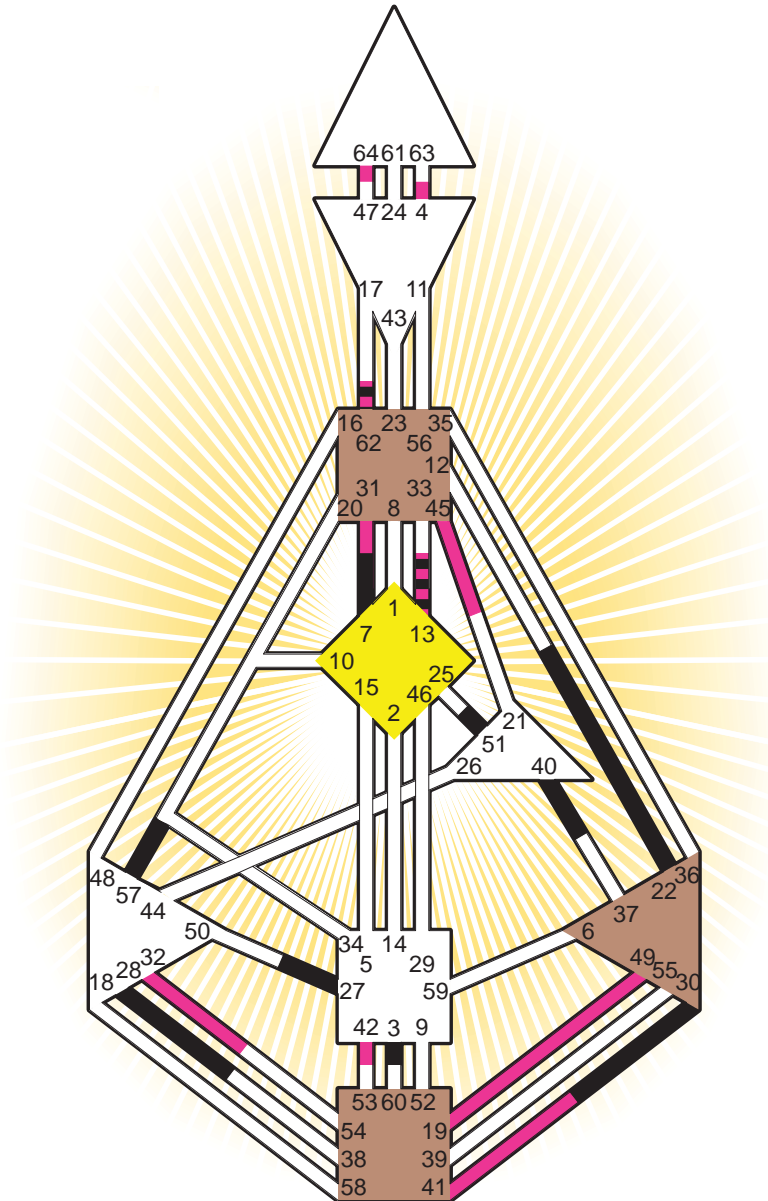

Definition Type

- No Definition
- Single Definition
- Split Definition
- Triple Split Definition
- Quadruple Split Definition

Mode

- To Wait
- To Do

Defined Centers

- Throat
- Head
- Ji
- Heart
- Sacral
- Root

Awareness

- Mental (Ajna)
- Intuitive (Spleen)
- Emotional (Solar Plexus)

	☉	⊕	☾	♋	♌	♍	♎	♏	♐	♑	♒	♓	
Personality	27.3	28.3	40.2	13.4	<u>7.4</u>	51.1	22.1	3.6	57.2	<u>30.3</u>	3.2	40.5	62.2
Design	<u>41.5</u>	<u>31.5</u>	45.6	<u>49.1</u>	<u>4.1</u>	<u>19.4</u>	<u>49.3</u>	<u>49.5</u>	32.3	<u>13.5</u>	42.4	64.1	62.3