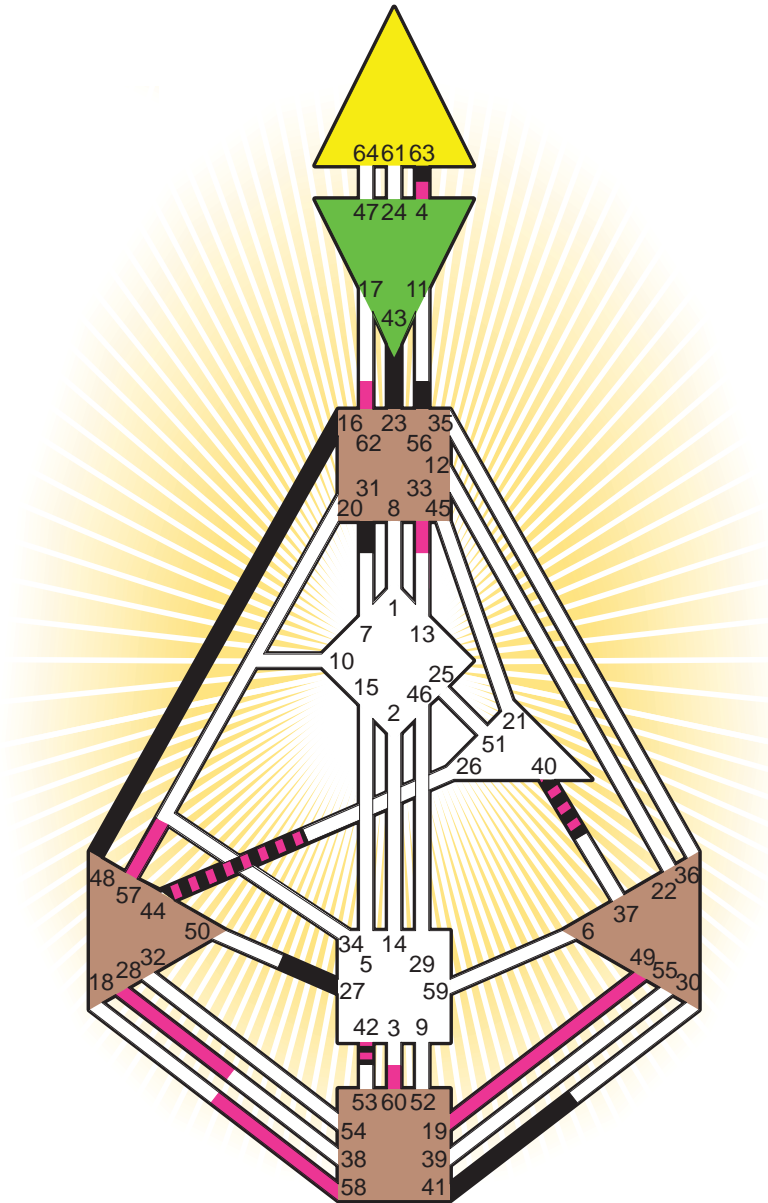

ZEN HUMAN DESIGN

INDIVIDUAL CHART

Niccolo Machiavelli

Personality

Florence, I
 2. May 1469
 23:07:00 LMT
 22:22:00 GMT

Design

2. February 1469
 12:39:02 GMT

Rodden Rating **B**

Definition Type

- No Definition
- Single Definition
- Split Definition
- Triple Split Definition
- Quadruple Split Definition

Mode

- To Wait
- To Do

Defined Centers

- Throat
- Head
- Ji
- Heart
- Sacral
- Root

Awareness

- Mental (Ajna)
- Intuitive (Spleen)
- Emotional (Solar Plexus)

	☉	⊕	☾	♋	♌	♍	♎	♏	♐	♑	♒	♓	
Personality	<u>23.3</u>	<u>43.3</u>	41.1	41.6	31.6	<u>16.5</u>	42.2	<u>63.1</u>	56.2	27.4	<u>48.4</u>	44.1	40.1
Design	<u>49.5</u>	<u>4.5</u>	28.3	<u>19.6</u>	33.6	<u>60.3</u>	58.4	<u>58.3</u>	62.5	42.5	<u>57.2</u>	44.2	40.3