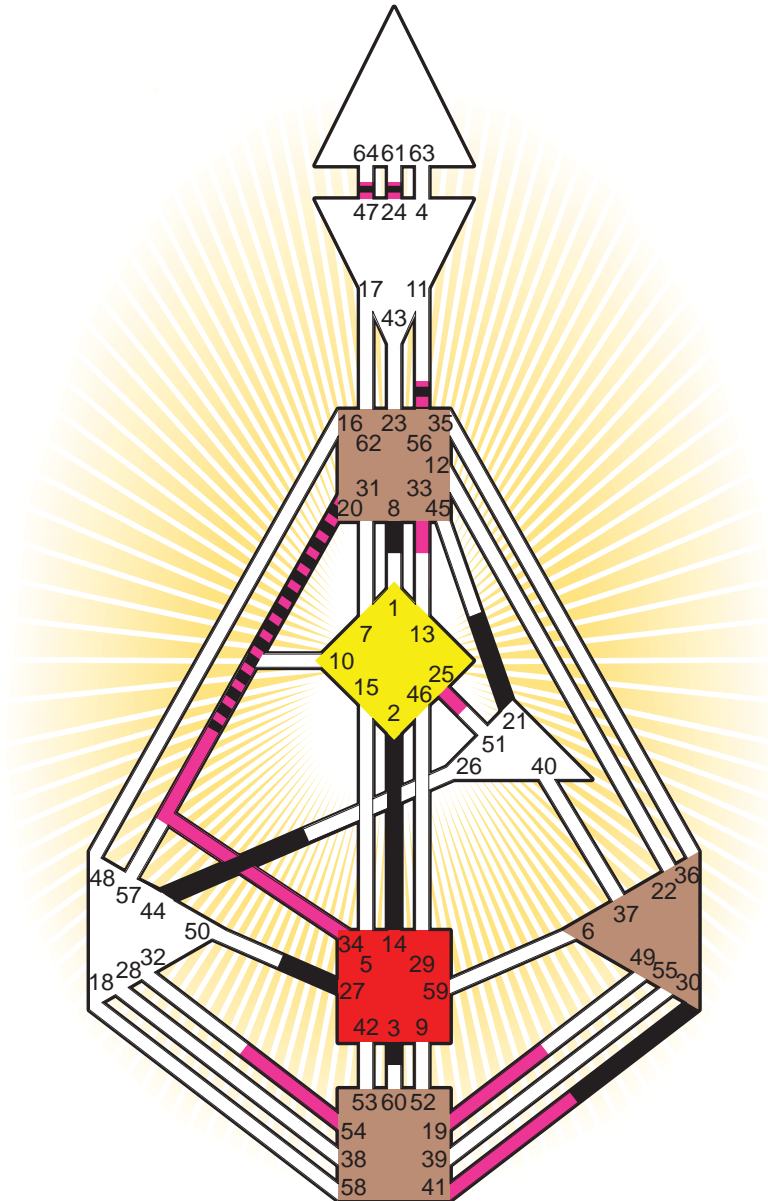

ZEN HUMAN DESIGN

INDIVIDUAL CHART

Bernie Madoff

Personality

New York, NY
 29. April 1938
 13:50:00 EDT
 17:50:00 GMT

Design

31. January 1938
 06:38:54 GMT

Rodden Rating **AA**

Definition Type

- No Definition
- Single Definition
- Split Definition
- Triple Split Definition
- Quadruple Split Definition

Mode

- To Wait
- To Do

Defined Centers

- Throat
- Head
- Ji
- Heart
- Sacral
- Root

Awareness

- Mental (Ajna)
- Intuitive (Spleen)
- Emotional (Solar Plexus)

	☉	⊕	☾	♋	♌	♍	♎	♏	♐	♑	♒	♓	
Personality	24.2	44.2	27.1	<u>14.3</u>	8.3	3.1	8.6	<u>20.5</u>	<u>30.4</u>	21.3	<u>2.1</u>	47.2	56.2
Design	19.4	33.4	<u>41.6</u>	<u>34.4</u>	<u>20.4</u>	54.4	19.3	25.3	19.3	25.4	24.3	47.5	56.3