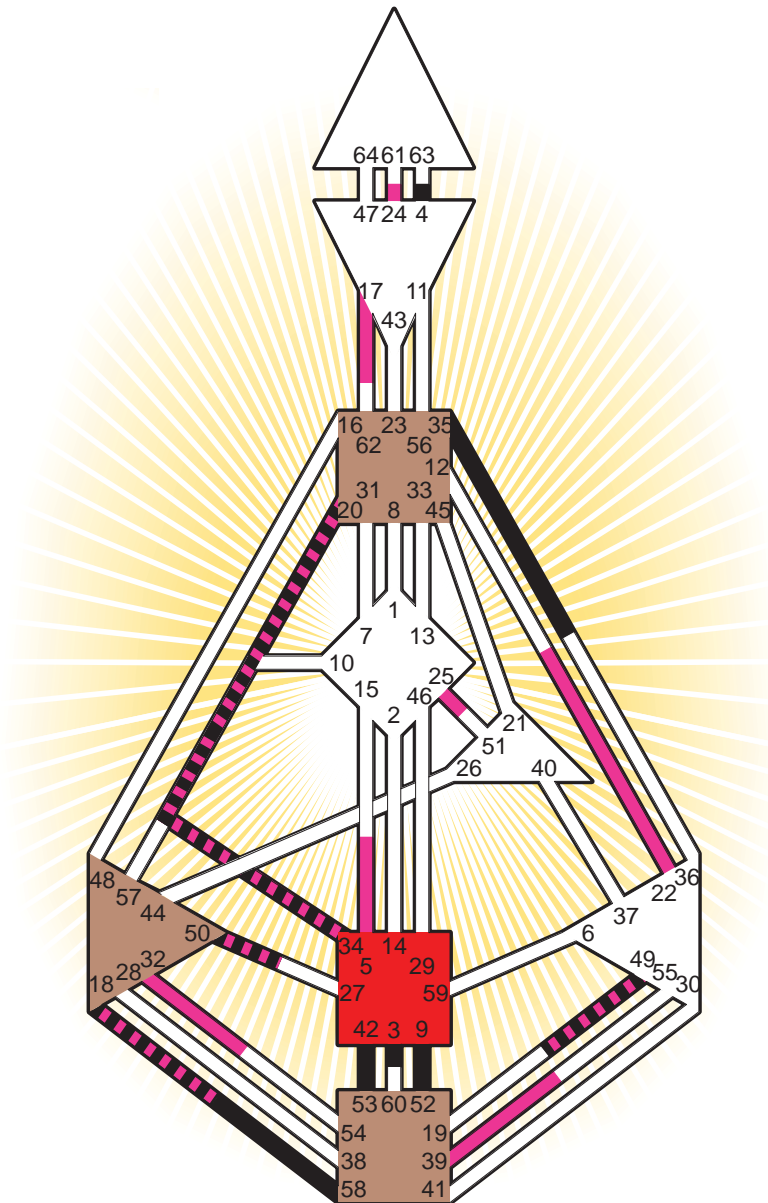

ZEN HUMAN DESIGN

INDIVIDUAL CHART

Tobey Maguire

Personality

Inglewood, CA
 27. June 1975
 08:20:00 PDT
 15:20:00 GMT

Design

28. March 1975
 16:11:32 GMT

Rodden Rating **AA**

Definition Type

- No Definition
- Single Definition
- Split Definition
- Triple Split Definition
- Quadruple Split Definition

Mode

- To Wait
- To Do

Defined Centers

- Throat
- Head
- Ji
- Heart
- Sacral
- Root

Awareness

- Mental (Ajna)
- Intuitive (Spleen)
- Emotional (Solar Plexus)

	☉	⊕	☾	♋	♌	♍	♎	♏	♐	♑	♒	♓	
Personality	<u>52.2</u>	<u>58.2</u>	49.3	<u>34.1</u>	<u>20.1</u>	35.5	4.2	3.2	<u>42.1</u>	<u>53.6</u>	50.3	<u>9.5</u>	<u>18.3</u>
Design	17.4	<u>18.4</u>	32.5	<u>34.3</u>	<u>20.3</u>	22.2	24.4	49.1	25.5	39.3	50.6	5.1	<u>18.5</u>