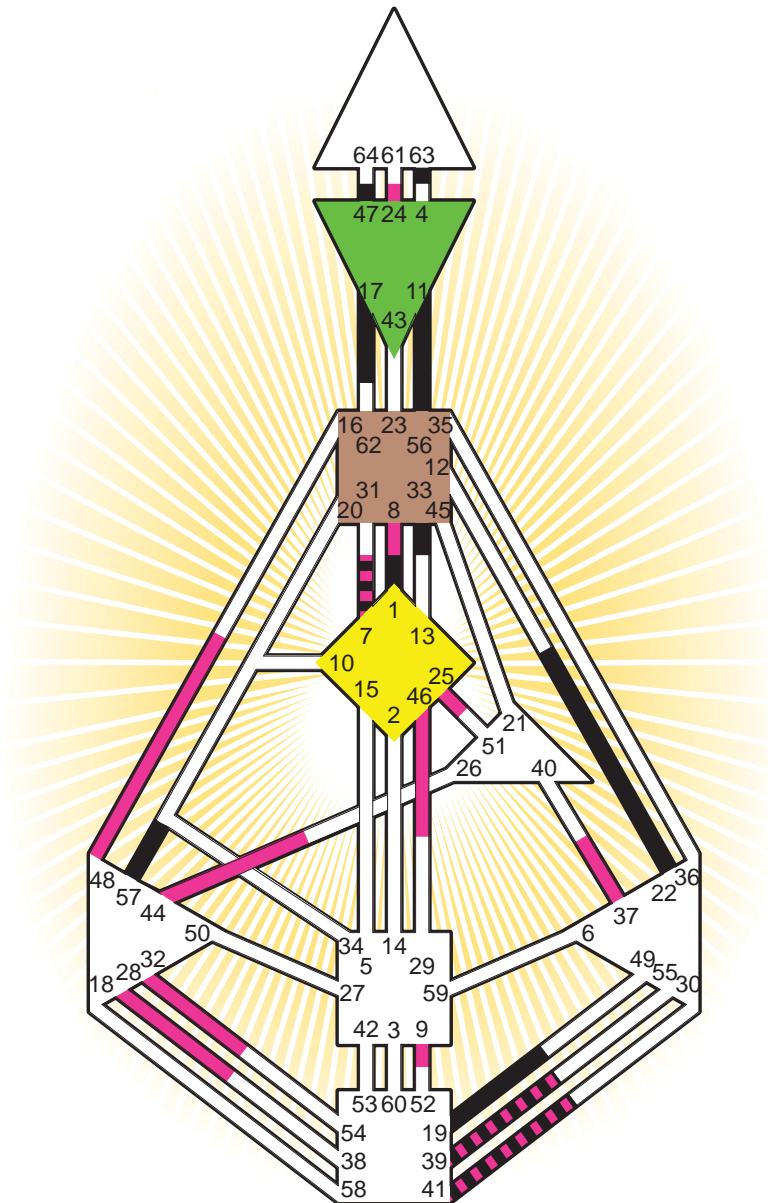

#### Definition Type

- No Definition
- Single Definition
- Split Definition
- Triple Split Definition
- Quadruple Split Definition

#### Mode

- To Wait
- To Do

#### Defined Centers

- Throat
- Head
- Ji
- Heart
- Sacral
- Root

#### Awareness

- Mental (Ajna)
- Intuitive (Spleen)
- Emotional (Solar Plexus)

	☉	⊕	☾	♋	♌	♍	♎	♏	♐	♑	♒	♓	
Personality	19.4	33.4	<u>56.1</u>	47.5	22.5	41.4	<u>11.2</u>	17.4	<u>1.5</u>	57.6	63.1	7.4	39.1
Design	44.6	24.6	<u>8.1</u>	46.1	25.1	32.6	9.5	41.3	28.1	48.6	37.5	7.6	39.2