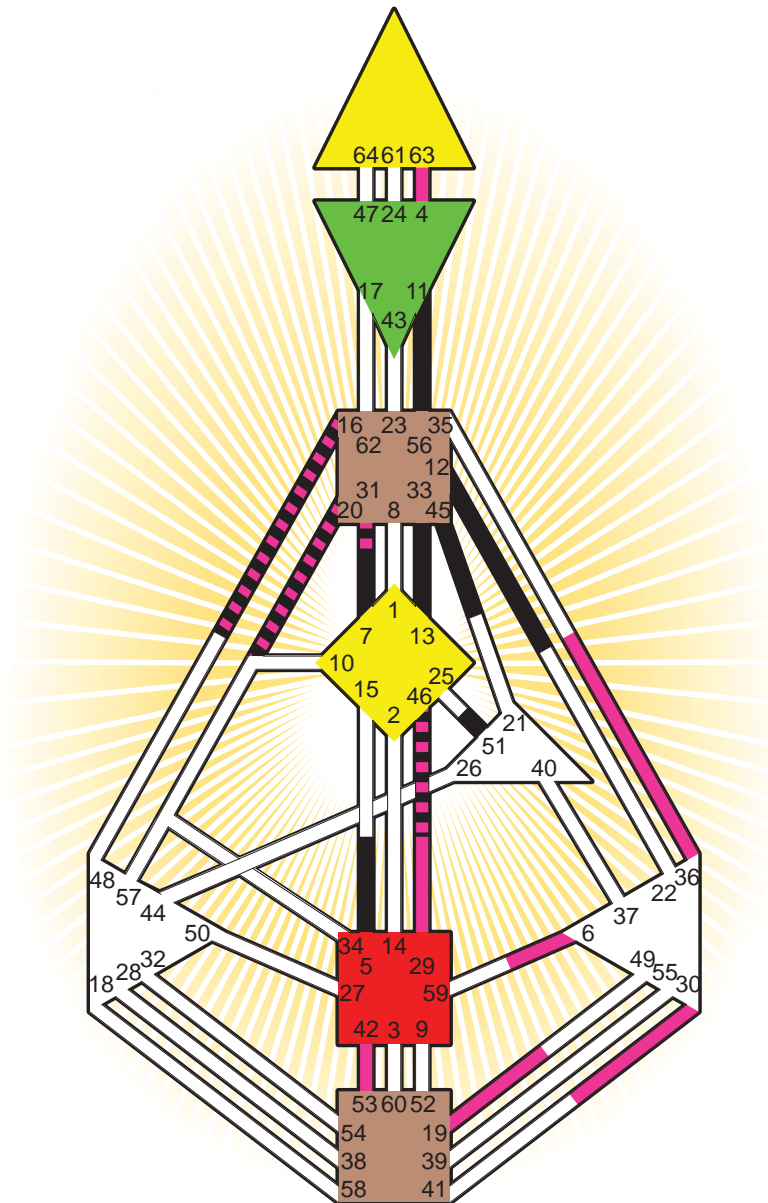

ZEN HUMAN DESIGN

INDIVIDUAL CHART

Barry Manilow

Personality

Brooklyn, NY
 17. June 1943
 09:00:00 EDT
 13:00:00 GMT

Design

18. March 1943
 22:40:02 GMT

Rodden Rating **A**

Definition Type

- No Definition
- Single Definition
- Split Definition
- Triple Split Definition
- Quadruple Split Definition

Mode

- To Wait
- To Do

Defined Centers

- Throat
- Head
- Ji
- Heart
- Sacral
- Root

Awareness

- Mental (Ajna)
- Intuitive (Spleen)
- Emotional (Solar Plexus)

	☉	⊕	☾	♋	♌	♍	♎	♏	♐	♑	♒	♓	
Personality	12.4	11.4	5.5	7.5	13.5	20.3	33.4	51.1	56.1	45.1	16.1	46.2	31.4
Design	36.6	6.6	4.5	29.1	30.1	63.2	42.6	19.1	53.1	16.2	20.2	46.3	31.4