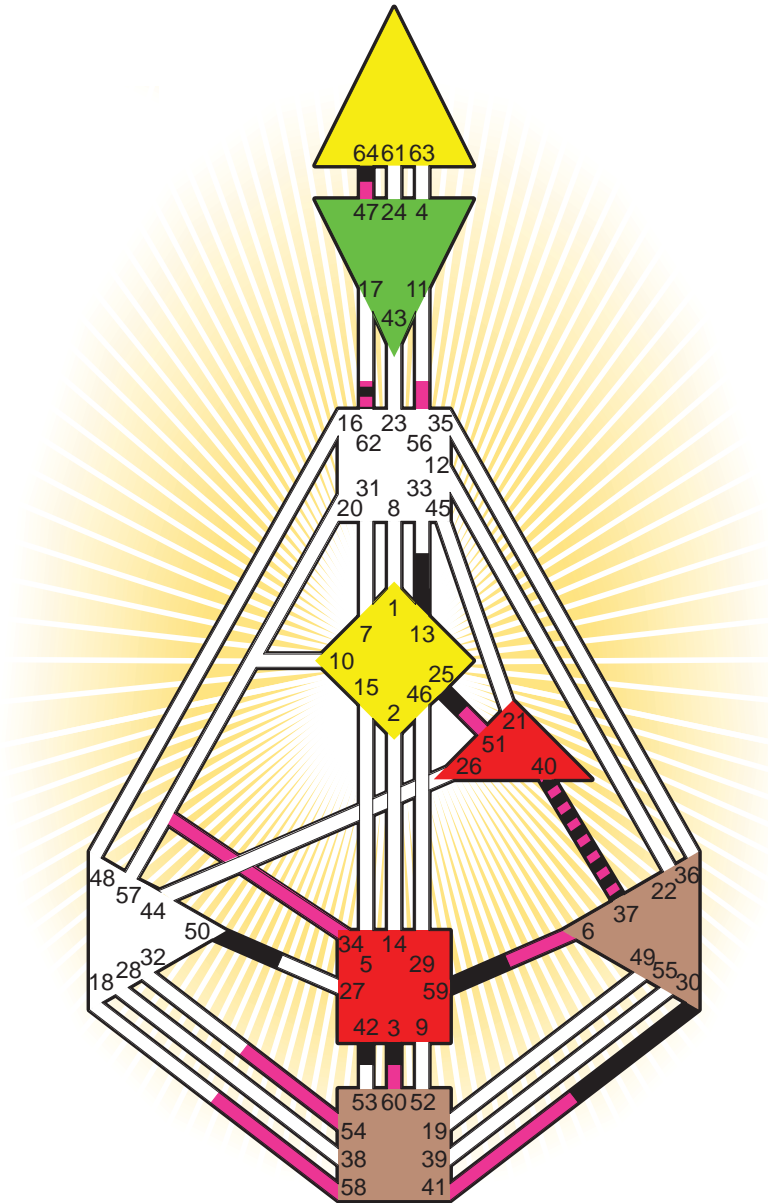

ZEN HUMAN DESIGN

INDIVIDUAL CHART

Jayne Mansfield

Personality

Merion Station, PA
 19. April 1933
 09:11:00 EST
 14:11:00 GMT

Design

21. January 1933
 12:51:56 GMT

Rodden Rating **AA**

Definition Type

- No Definition
- Single Definition
- Split Definition
- Triple Split Definition
- Quadruple Split Definition

Mode

- To Wait
- To Do

Defined Centers

- Throat
- Ji
- Sacral
- Head
- Heart
- Root

Awareness

- Mental (Ajna)
- Intuitive (Spleen)
- Emotional (Solar Plexus)

	☉	⊕	☾	♋	♌	♍	♎	♏	♐	♑	♒	♓	
Personality	<u>3.3</u>	<u>50.3</u>	<u>30.5</u>	<u>37.1</u>	<u>40.1</u>	<u>25.4</u>	<u>3.3</u>	<u>59.2</u>	<u>64.3</u>	<u>13.3</u>	<u>42.4</u>	<u>40.3</u>	<u>62.1</u>
Design	<u>60.5</u>	<u>56.5</u>	<u>34.2</u>	<u>37.3</u>	<u>40.3</u>	<u>54.5</u>	<u>58.6</u>	<u>47.4</u>	<u>6.1</u>	<u>41.5</u>	<u>51.5</u>	<u>40.5</u>	<u>62.2</u>