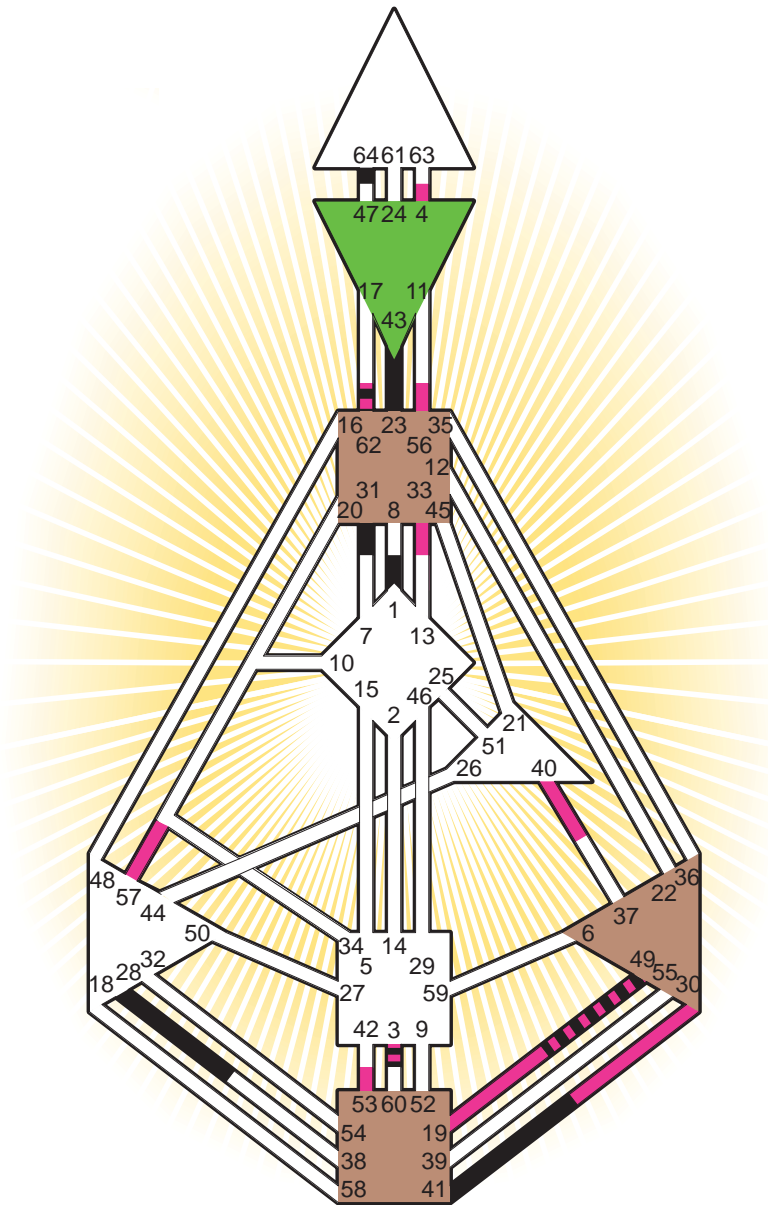

#### Definition Type

- No Definition
- Single Definition
- Split Definition
- Triple Split Definition
- Quadruple Split Definition

#### Mode

- To Wait
- To Do

#### Defined Centers

- Throat
- Head
- Ji
- Heart
- Sacral
- Root

#### Awareness

- Mental (Ajna)
- Intuitive (Spleen)
- Emotional (Solar Plexus)

	☉	⊕	☾	♋	♌	♍	♎	♏	♐	♑	♒	♓	
Personality	<u>43.2</u>	<u>23.2</u>	<u>41.3</u>	<u>41.3</u>	31.3	28.2	1.6	64.4	28.6	<u>49.4</u>	3.3	64.4	62.6
Design	4.4	<u>49.4</u>	57.3	<u>19.3</u>	33.3	33.4	56.1	53.6	57.5	<u>30.1</u>	3.6	40.6	62.5