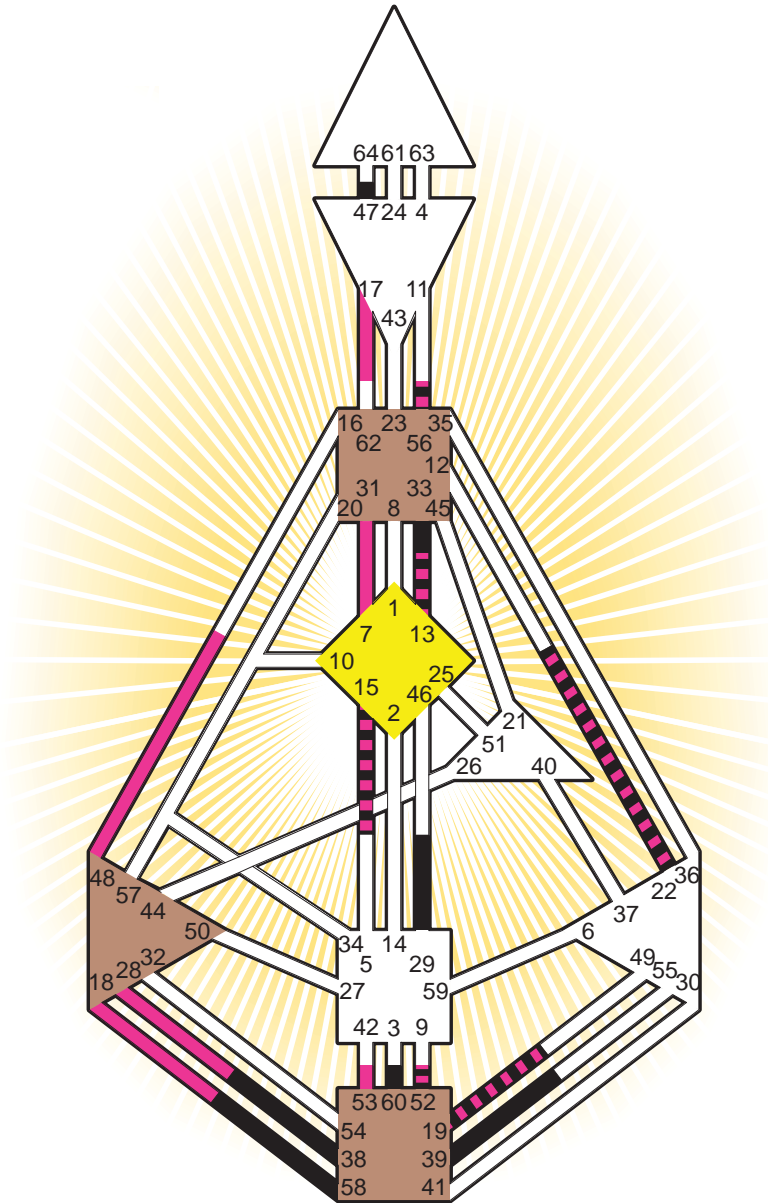

ZEN HUMAN DESIGN

INDIVIDUAL CHART

William Masters

Personality

Cleveland, OH
 27. December 1915
 19:20:00 CST
 01:20:00 GMT

Design

1. October 1915
 12:04:26 GMT

Rodden Rating **AA**

Definition Type

- No Definition
- Single Definition
- Split Definition
- Triple Split Definition
- Quadruple Split Definition

Mode

- To Wait
- To Do

Defined Centers

- Throat
- Head
- Ji
- Heart
- Sacral
- Root

Awareness

- Mental (Ajna)
- Intuitive (Spleen)
- Emotional (Solar Plexus)

	☉	⊕	☾	♈	♉	♊	♋	♌	♍	♎	♏	♐	♑
Personality	<u>58.2</u>	<u>52.2</u>	<u>47.1</u>	<u>19.1</u>	<u>33.1</u>	<u>38.3</u>	<u>60.6</u>	<u>29.6</u>	<u>22.5</u>	<u>39.5</u>	<u>13.1</u>	<u>56.6</u>	<u>15.5</u>
Design	<u>18.4</u>	<u>17.4</u>	<u>52.5</u>	<u>13.3</u>	<u>7.3</u>	<u>28.1</u>	<u>48.3</u>	<u>56.1</u>	<u>22.5</u>	<u>53.1</u>	<u>19.5</u>	<u>31.1</u>	<u>15.6</u>