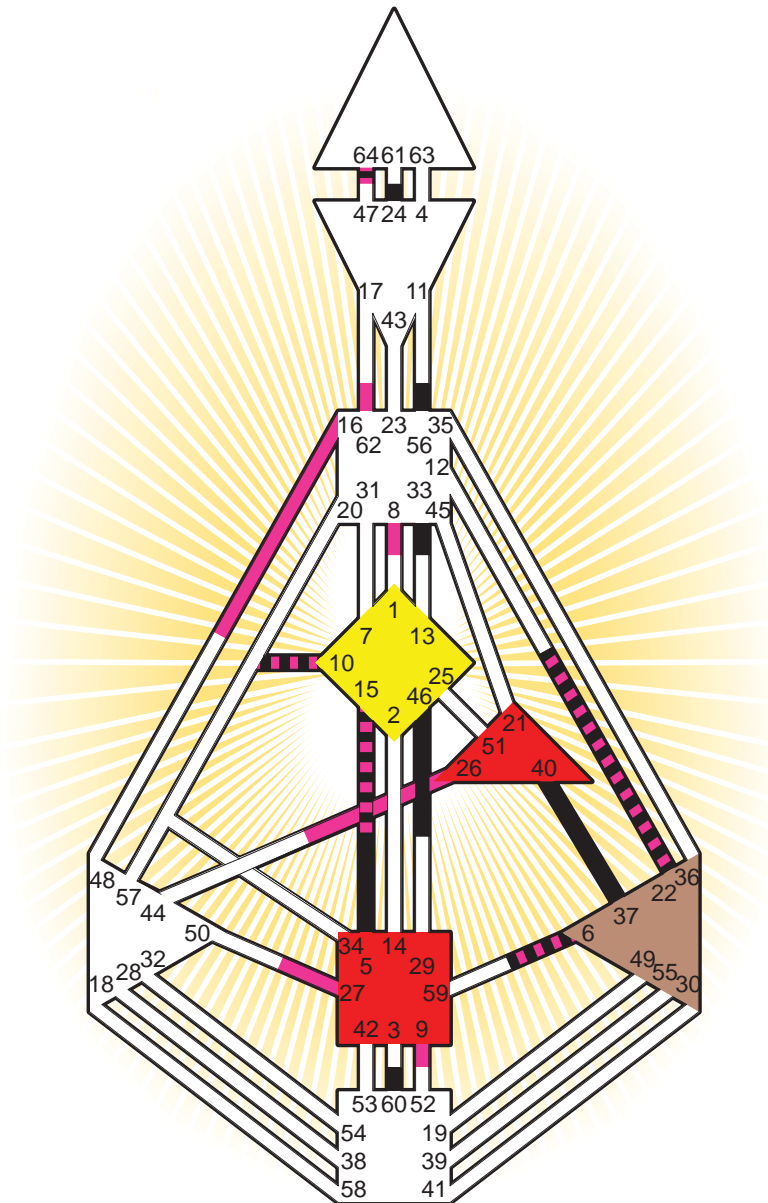

ZEN HUMAN DESIGN

INDIVIDUAL CHART

John McCain

Personality

Panama, PA
29. August 1936
09:00:00 EST
14:00:00 GMT

Design

29. May 1936
14:42:38 GMT

Rodden Rating **A**

Definition Type

- No Definition
- Single Definition
- Split Definition
- Triple Split Definition
- Quadruple Split Definition

Mode

- To Wait
- To Do

Defined Centers

- Throat
- Head
- Ji
- Heart
- Sacral
- Root

Awareness

- Mental (Ajna)
- Intuitive (Spleen)
- Emotional (Solar Plexus)

	☉	⊕	☾	♋	♌	♍	♎	♏	♐	♑	♒	♓	
Personality	<u>40.1</u>	<u>37.1</u>	60.1	10.4	<u>15.4</u>	46.5	6.1	33.5	<u>5.4</u>	22.4	24.3	64.6	56.2
Design	16.3	9.3	6.3	10.6	<u>15.6</u>	16.6	8.6	16.6	26.5	22.5	27.6	64.3	62.6