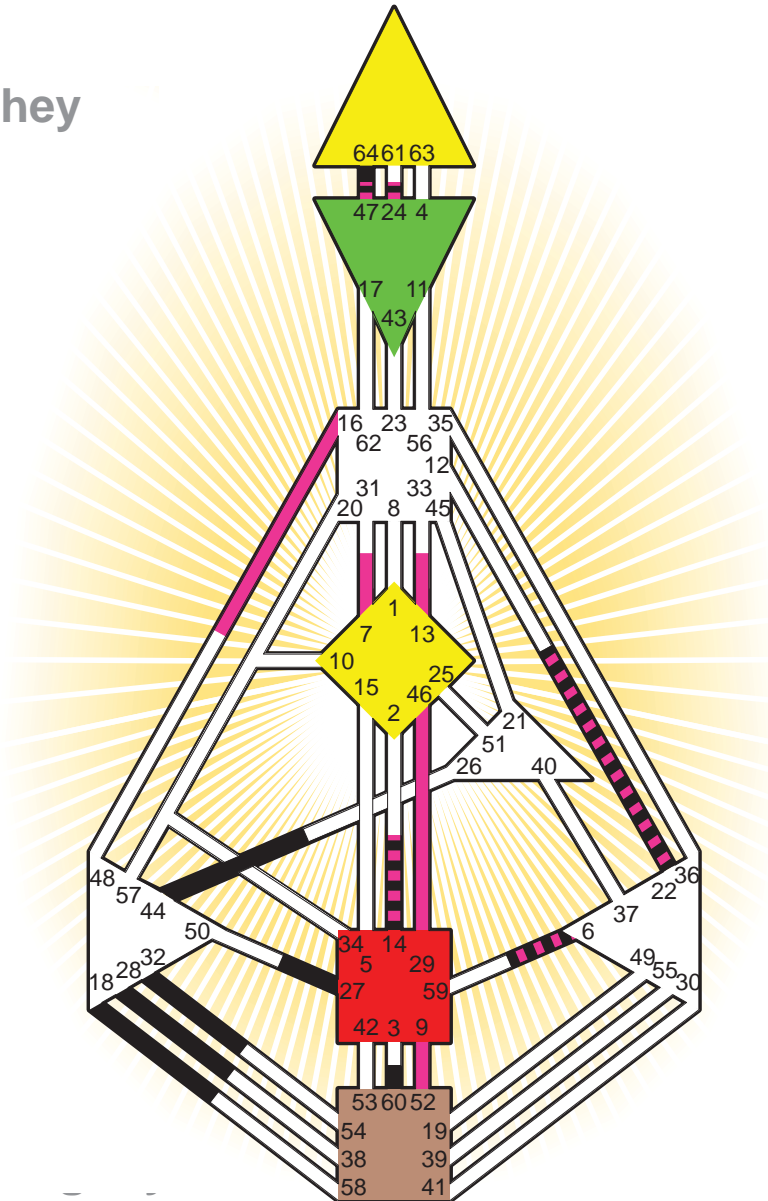

#### Definition Type

- No Definition
- Single Definition
- Split Definition
- Triple Split Definition
- Quadruple Split Definition

#### Mode

- To Wait
- To Do

#### Defined Centers

- Throat
- Ji
- Sacral
- Head
- Heart
- Root

#### Awareness

- Mental (Ajna)
- Intuitive (Spleen)
- Emotional (Solar Plexus)

	☉	⊕	☾	♋	♌	♍	♎	♏	♐	♑	♒	♓	
Personality	44.6	24.6	<u>64.2</u>	22.4	<u>47.4</u>	28.4	32.3	60.5	32.2	27.4	18.4	14.4	6.5
Design	7.2	13.2	<u>16.3</u>	22.6	<u>47.6</u>	<u>29.6</u>	<u>52.1</u>	<u>9.2</u>	<u>46.6</u>	<u>24.2</u>	<u>46.4</u>	14.2	6.1