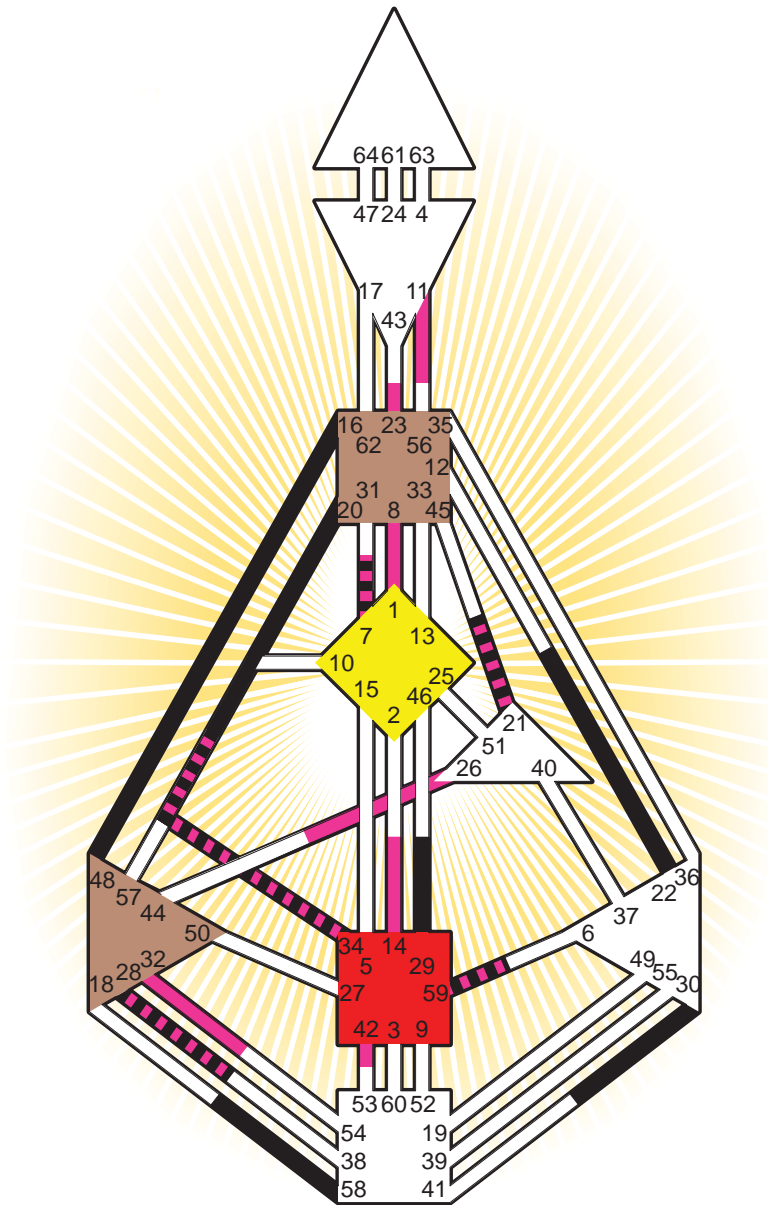

#### Definition Type

- No Definition
- Single Definition
- Split Definition
- Triple Split Definition
- Quadruple Split Definition

#### Mode

- To Wait
- To Do

#### Defined Centers

- Throat  Head
- Ji  Heart
- Sacral  Root

#### Awareness

- Mental (Ajna)
- Intuitive (Spleen)
- Emotional (Solar Plexus)

	☉	⊕	☾	♋	♌	♍	♎	♏	♐	♑	♒	♓	
Personality	30.4	29.4	16.4	48.6	21.6	30.6	22.4	20.3	34.1	58.1	7.1	28.6	59.4
Design	14.6	8.6	21.6	32.2	42.2	26.5	34.3	23.4	1.3	11.3	7.4	28.4	59.5