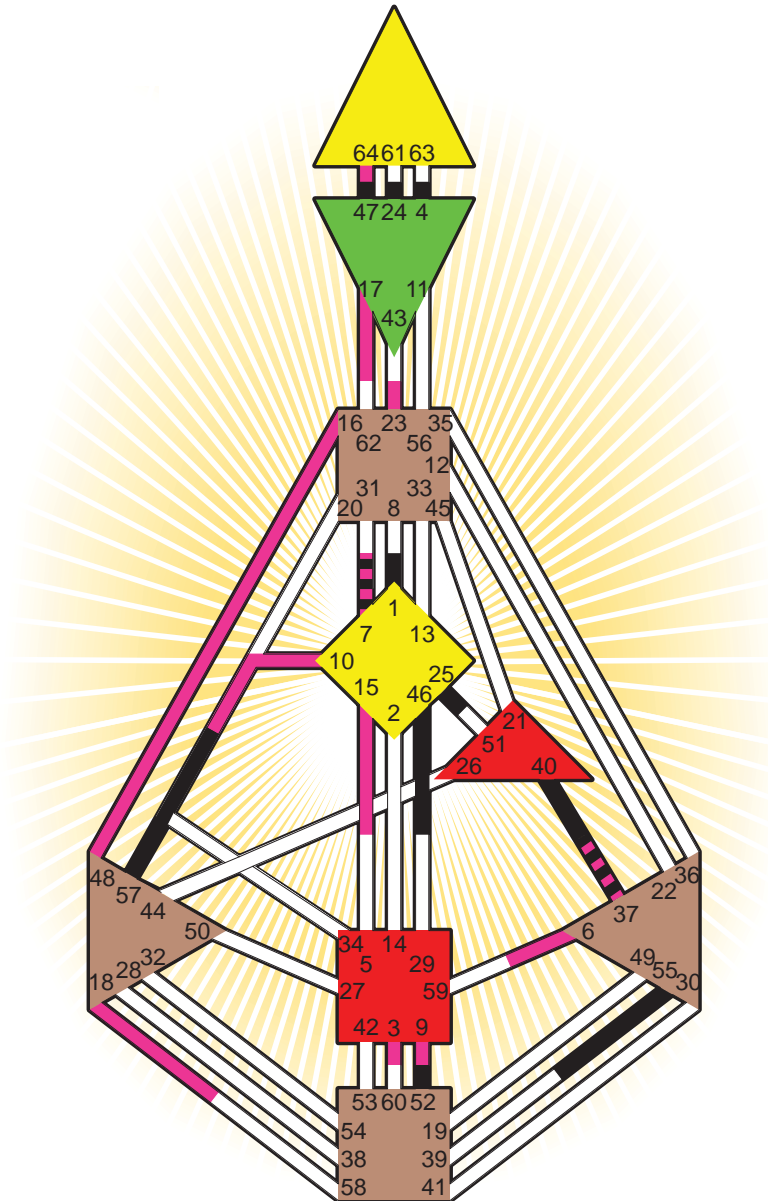

ZEN HUMAN DESIGN

INDIVIDUAL CHART

Dr. Phil McGraw

Personality

Vinita, OK
1. September 1950
19:15:00 CST
01:15:00 GMT

Design

2. June 1950
02:45:31 GMT

Rodden Rating **B**

Definition Type

- ☐ No Definition
- ☐ Single Definition
- ☐ Split Definition
- ☐ Triple Split Definition
- ☒ Quadruple Split Definition

Mode

- ☒ To Wait
- ☐ To Do

Defined Centers

- Throat
- Head
- Ji
- Heart
- Sacral
- Root

Awareness

- Mental (Ajna)
- Intuitive (Spleen)
- Emotional (Solar Plexus)

	☉	⊕	☾	♋	♌	♍	♎	♏	♐	♑	♒	♓	
Personality	<u>40.4</u>	<u>37.4</u>	<u>24.5</u>	<u>25.1</u>	<u>46.1</u>	<u>46.5</u>	<u>4.2</u>	<u>1.1</u>	<u>55.2</u>	<u>47.5</u>	<u>52.6</u>	<u>57.1</u>	<u>7.6</u>
Design	<u>16.6</u>	<u>9.6</u>	<u>10.6</u>	<u>17.2</u>	<u>18.2</u>	<u>23.1</u>	<u>3.5</u>	<u>6.5</u>	<u>37.1</u>	<u>64.2</u>	<u>15.6</u>	<u>48.6</u>	<u>7.3</u>