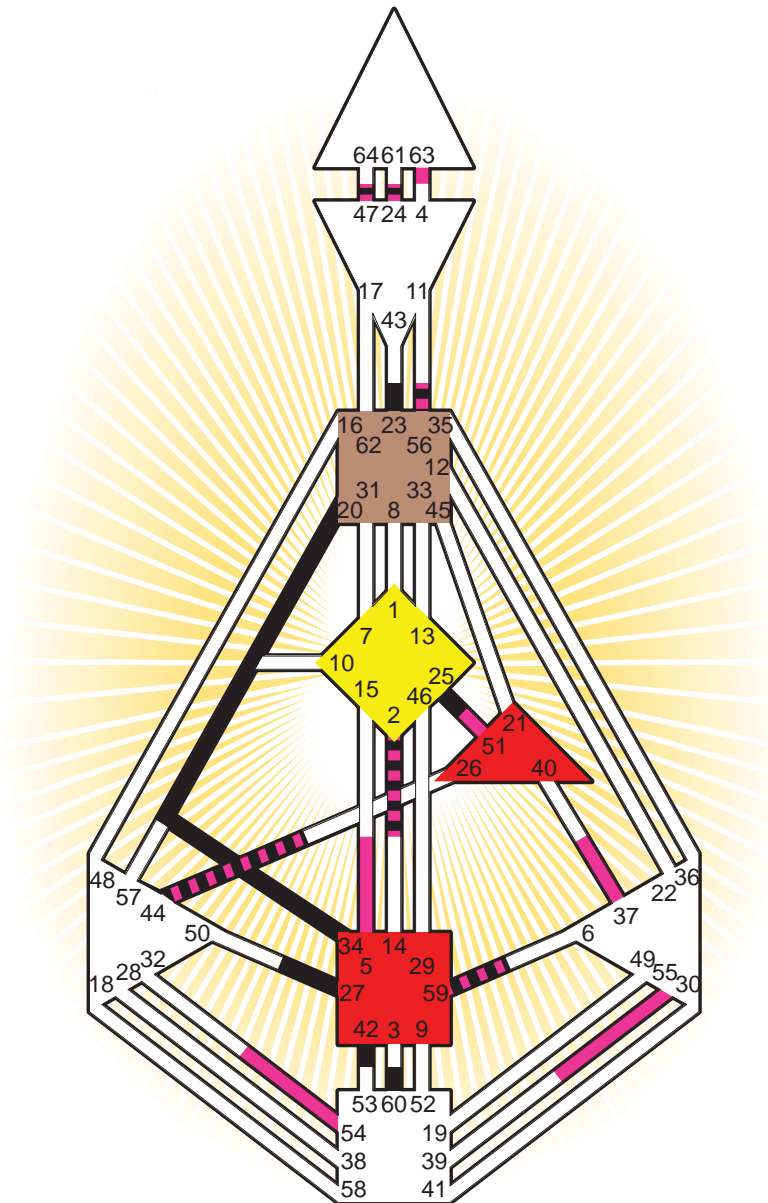

ZEN HUMAN DESIGN

INDIVIDUAL CHART

Ian McKellen

Personality

Burnley, GBE
 25. May 1939
 21:30:00 WET/S
 20:30:00 GMT

Design

25. February 1939
 05:35:59 GMT

Rodden Rating **A**

Definition Type

- No Definition
- Single Definition
- Split Definition
- Triple Split Definition
- Quadruple Split Definition

Mode

- To Wait
- To Do

Defined Centers

- Throat
- Head
- Ji
- Heart
- Sacral
- Root

Awareness

- Mental (Ajna)
- Intuitive (Spleen)
- Emotional (Solar Plexus)

	☉	⊕	☾	♋	♌	♍	♎	♏	♐	♑	♒	♓	
Personality	<u>20.4</u>	<u>34.4</u>	59.3	44.1	24.1	23.1	27.5	60.5	<u>25.5</u>	42.6	2.6	47.4	56.4
Design	55.6	59.6	24.6	44.4	24.4	37.6	54.6	5.6	63.2	<u>51.1</u>	2.2	47.6	56.4