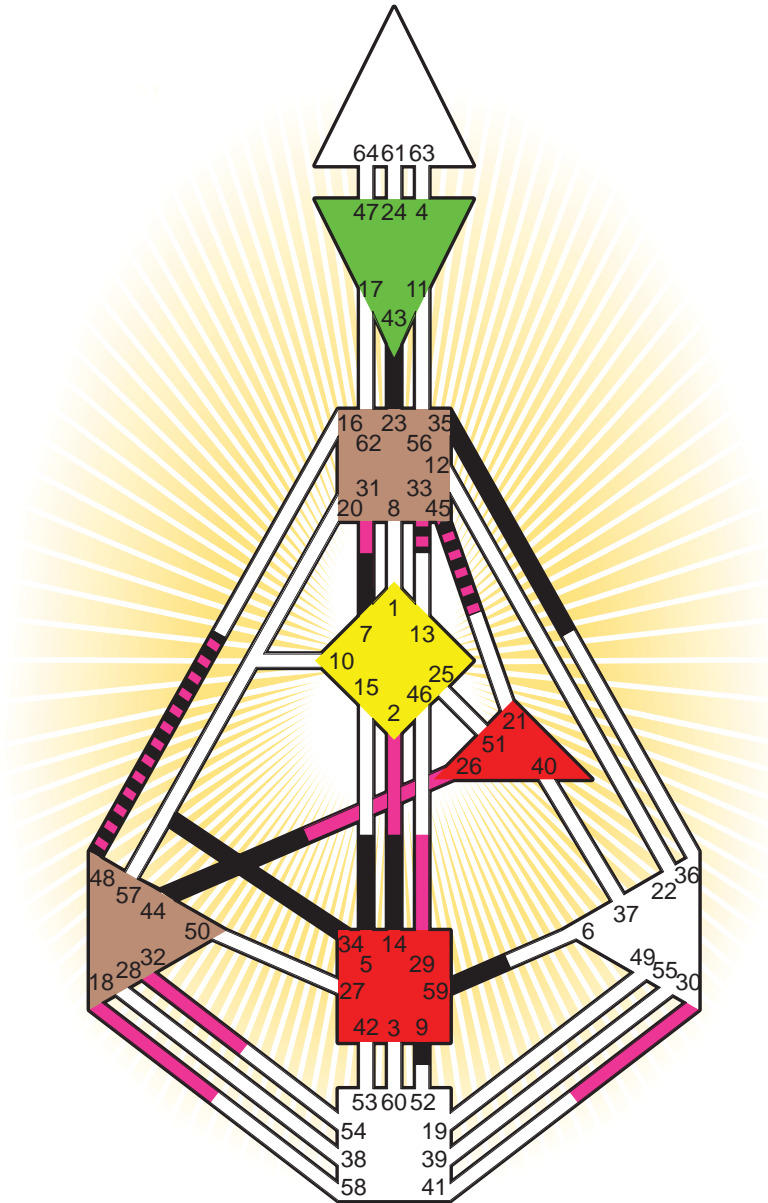

ZEN HUMAN DESIGN

INDIVIDUAL CHART

Terrence McKenna

Personality

Hotchkiss, CO
 16. November 1946
 07:25:00 MST
 14:25:00 GMT

Design

19. August 1946
 05:38:19 GMT

Rodden Rating **A**

Definition Type

- No Definition
- Single Definition
- Split Definition
- Triple Split Definition
- Quadruple Split Definition

Mode

- To Wait
- To Do

Defined Centers

- Throat
- Head
- Ji
- Heart
- Sacral
- Root

Awareness

- Mental (Ajna)
- Intuitive (Spleen)
- Emotional (Solar Plexus)

	☉	⊕	☾	♋	♌	♍	♎	♏	♐	♑	♒	♓	
Personality	<u>43.6</u>	<u>23.6</u>	<u>59.2</u>	<u>35.1</u>	<u>5.1</u>	<u>34.6</u>	<u>14.2</u>	<u>9.2</u>	<u>44.4</u>	<u>33.2</u>	<u>45.5</u>	<u>48.1</u>	<u>7.1</u>
Design	<u>29.2</u>	<u>30.2</u>	<u>2.2</u>	<u>45.2</u>	<u>26.2</u>	<u>31.6</u>	<u>48.2</u>	<u>18.3</u>	<u>32.3</u>	<u>31.1</u>	<u>45.5</u>	<u>18.4</u>	<u>33.5</u>