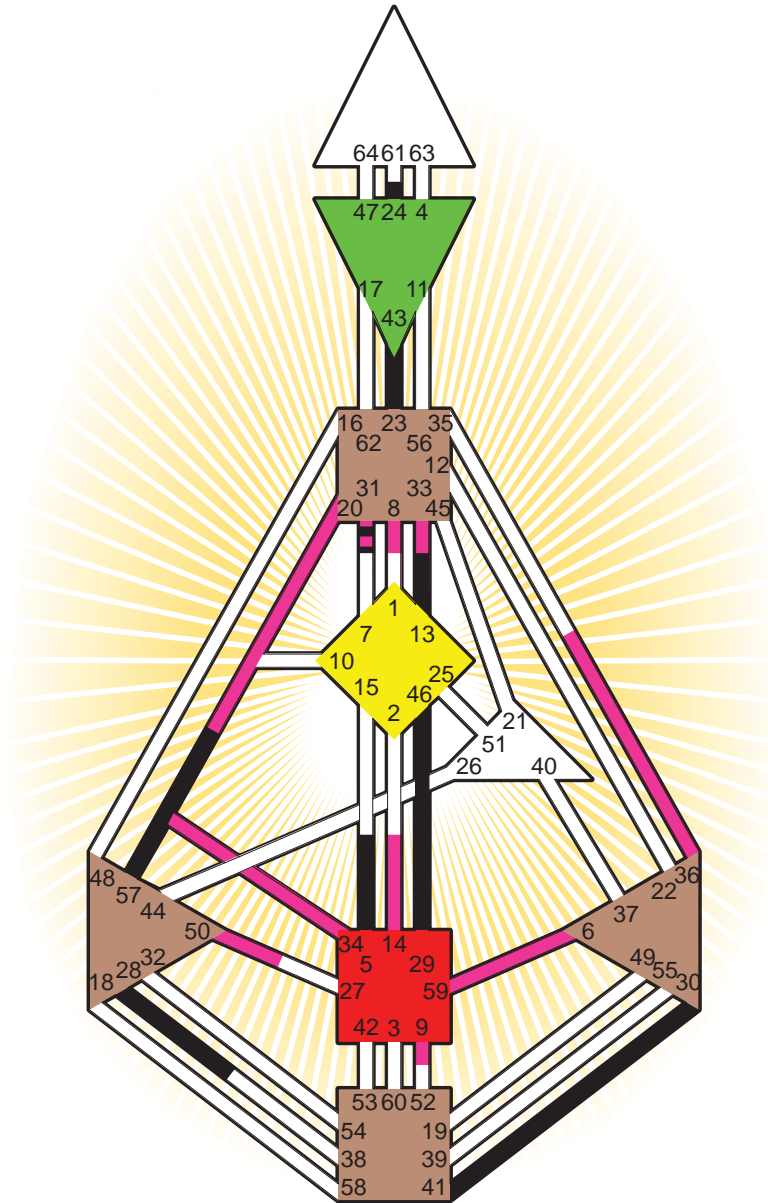

ZEN HUMAN DESIGN

INDIVIDUAL CHART

Loreena McKennitt

Personality

Morden MB, CDN
 17. February 1957
 19:00:00 CST
 01:00:00 GMT

Design

23. November 1956
 10:24:29 GMT

Rodden Rating **A**

Definition Type

- No Definition
- Single Definition
- Split Definition
- Triple Split Definition
- Quadruple Split Definition

Mode

- To Wait
- To Do

Defined Centers

- Throat
- Head
- Ji
- Heart
- Sacral
- Root

Awareness

- Mental (Ajna)
- Intuitive (Spleen)
- Emotional (Solar Plexus)

	☉	⊕	☾	♋	♌	♍	♎	♏	♐	♑	♒	♓	
Personality	30.5	29.5	57.1	43.6	23.6	41.6	13.3	24.6	46.3	5.3	31.3	28.1	29.6
Design	34.2	20.2	33.3	14.5	8.5	9.2	50.2	36.2	6.6	34.6	31.6	50.6	59.1