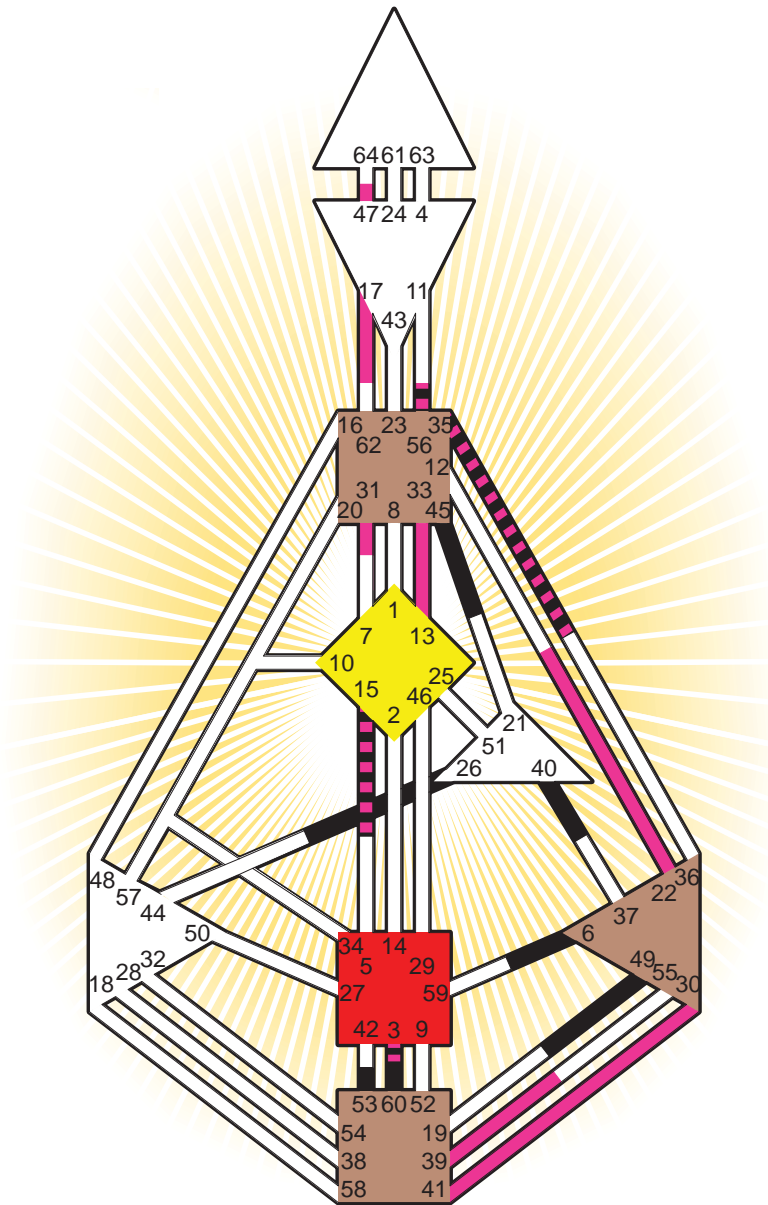

Definition Type

- No Definition
- Single Definition
- Split Definition
- Triple Split Definition
- Quadruple Split Definition

Mode

- To Wait
- To Do

Defined Centers

- Throat
- Head
- Ji
- Heart
- Sacral
- Root

Awareness

- Mental (Ajna)
- Intuitive (Spleen)
- Emotional (Solar Plexus)

	☉	⊕	☾	♋	♌	♍	♎	♏	♐	♑	♒	♓	
Personality	45.2	26.2	6.3	<u>60.4</u>	56.4	35.2	53.5	40.1	<u>3.1</u>	53.1	49.1	56.5	15.5
Design	22.4	47.4	35.4	<u>41.6</u>	31.6	<u>30.1</u>	<u>3.6</u>	<u>33.4</u>	<u>17.3</u>	39.1	<u>13.5</u>	56.4	15.4