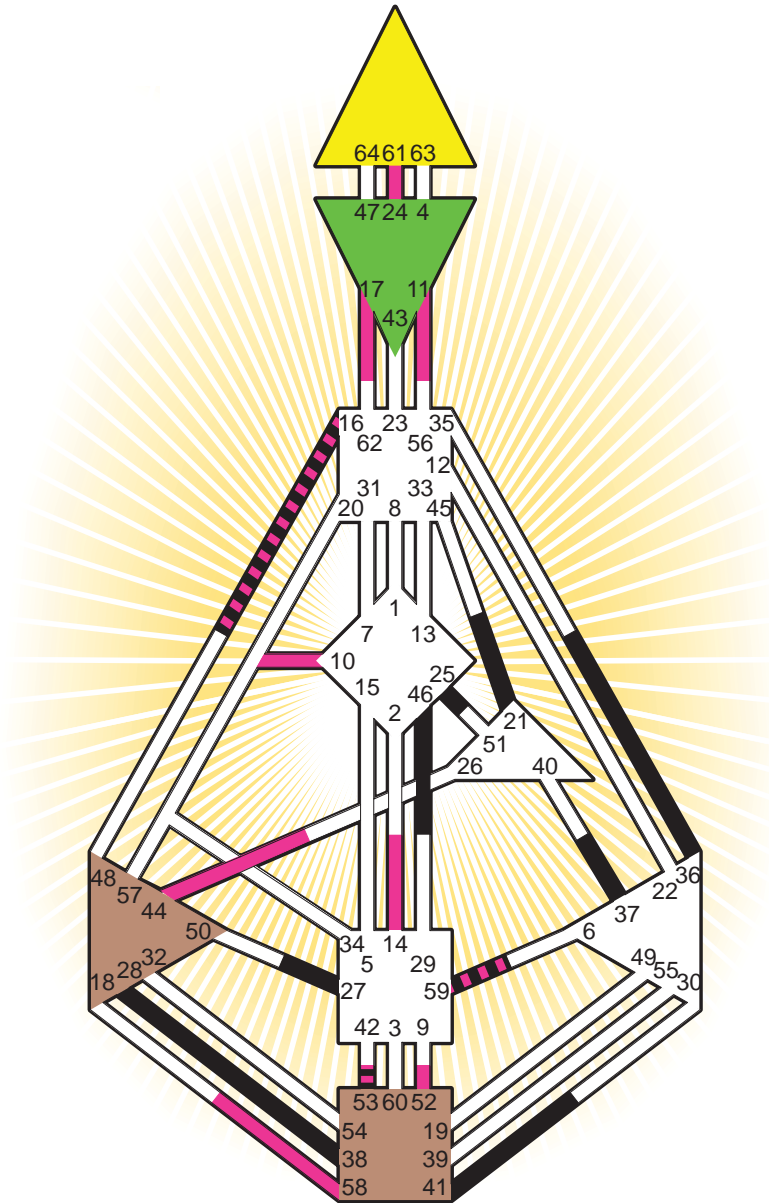

ZEN HUMAN DESIGN

INDIVIDUAL CHART

Steve McQueen

Personality

Indianapolis, IN
 24. March 1930
 12:15:00 CST
 18:15:00 GMT

Design

27. December 1929
 14:33:38 GMT

Rodden Rating **AA**

Definition Type

- No Definition
- Single Definition
- Split Definition
- Triple Split Definition
- Quadruple Split Definition

Mode

- To Wait
- To Do

Defined Centers

- Throat ■ Head
- Ji ■ Heart
- Sacral ■ Root

Awareness

- Mental (Ajna)
- Intuitive (Spleen)
- Emotional (Solar Plexus)

| | ☉ | ⊕ | ☾ | ♋ | ♌ | ♍ | ♎ | ♏ | ♐ | ♑ | ♒ | ♓ | |
|--------------------|------|------|------|-------------|-------------|-------------|------|------|------|-------------|------|------|------|
| Personality | 25.6 | 46.6 | 41.1 | 27.2 | <u>28.2</u> | 36.4 | 21.6 | 37.1 | 16.6 | <u>38.2</u> | 21.2 | 59.2 | 53.3 |
| Design | 58.2 | 52.2 | 14.4 | <u>24.4</u> | 44.4 | <u>61.2</u> | 11.4 | 10.1 | 16.3 | 10.6 | 17.4 | 59.4 | 53.4 |