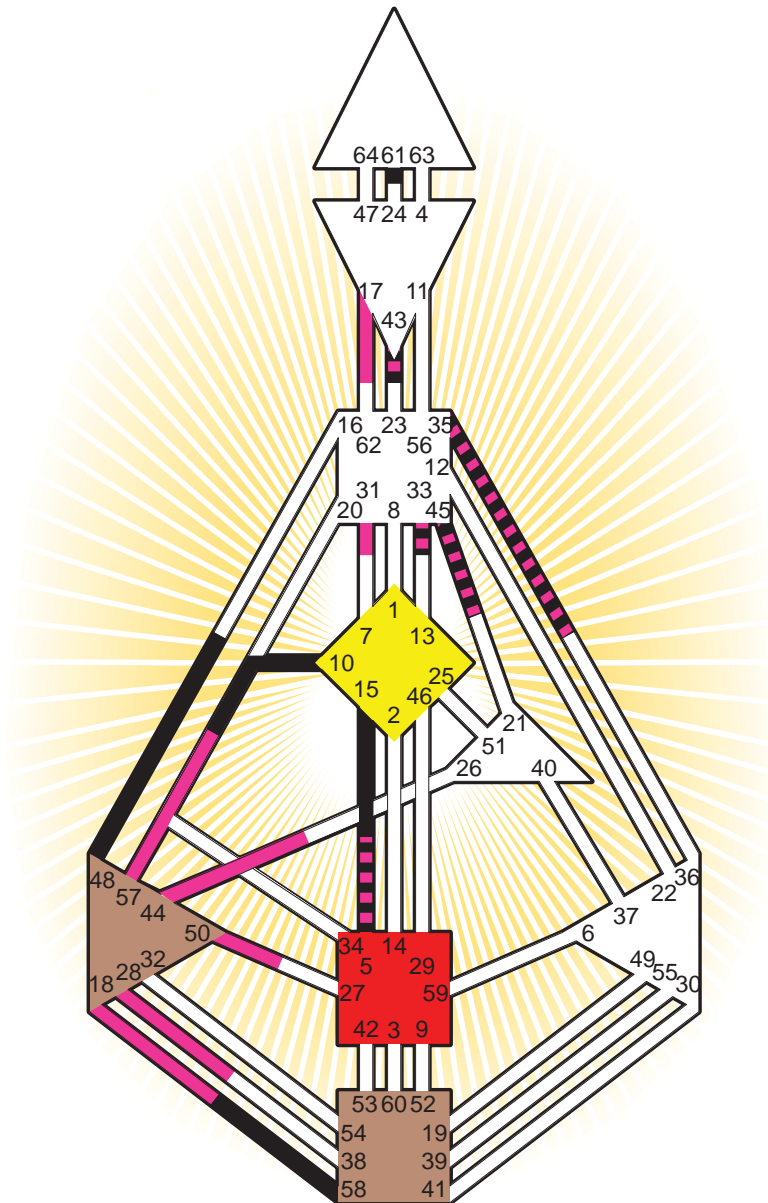

ZEN HUMAN DESIGN

INDIVIDUAL CHART

Ray Merriman

Personality

Pontiac, MI
 25. December 1946
 00:09:00 EST
 05:09:00 GMT

Design

28. September 1946
 13:27:07 GMT

Rodden Rating **AA**

Definition Type

- No Definition
- Single Definition
- Split Definition
- Triple Split Definition
- Quadruple Split Definition

Mode

- To Wait
- To Do

Defined Centers

- Throat
- Head
- Ji
- Heart
- Sacral
- Root

Awareness

- Mental (Ajna)
- Intuitive (Spleen)
- Emotional (Solar Plexus)

	☉	⊕	☾	♋	♌	♍	♎	♏	♐	♑	♒	♓	
Personality	<u>10.5</u>	<u>15.5</u>	61.1	35.1	<u>5.1</u>	<u>5.6</u>	43.4	<u>58.3</u>	43.1	33.1	45.3	48.2	33.6
Design	<u>18.2</u>	<u>17.2</u>	44.5	35.3	<u>5.3</u>	<u>57.1</u>	43.1	<u>28.1</u>	50.5	31.5	45.6	<u>18.5</u>	33.6