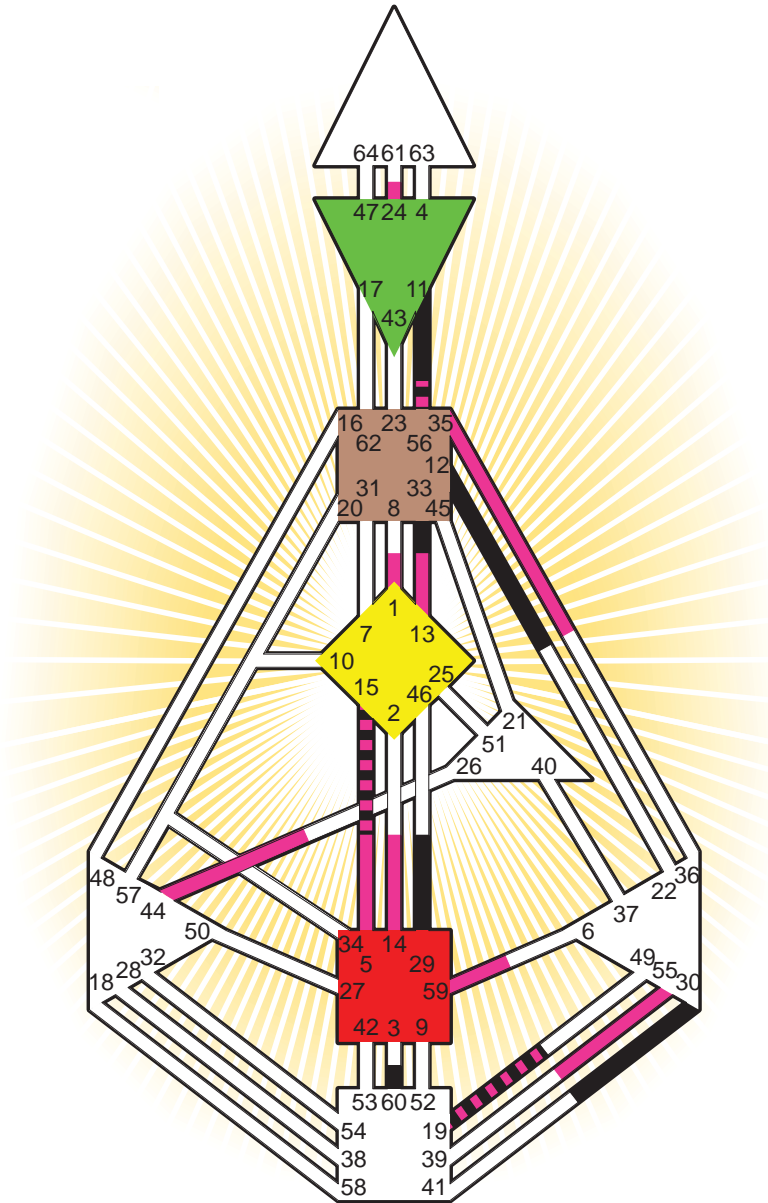

#### Definition Type

- No Definition
- Single Definition
- Split Definition
- Triple Split Definition
- Quadruple Split Definition

#### Mode

- To Wait
- To Do

#### Defined Centers

- Throat
- Head
- Ji
- Heart
- Sacral
- Root

#### Awareness

- Mental (Ajna)
- Intuitive (Spleen)
- Emotional (Solar Plexus)

	☉	⊕	☾	♈	♉	♊	♋	♌	♍	♎	♏	♐	♑
Personality	19.3	<u>33.3</u>	<u>33.6</u>	30.3	29.3	30.3	<u>11.2</u>	60.5	30.5	12.4	19.5	<u>56.3</u>	<u>15.3</u>
Design	44.6	24.6	35.1	55.4	59.4	1.4	<u>5.1</u>	14.2	<u>13.1</u>	<u>15.4</u>	19.1	<u>56.5</u>	<u>15.5</u>