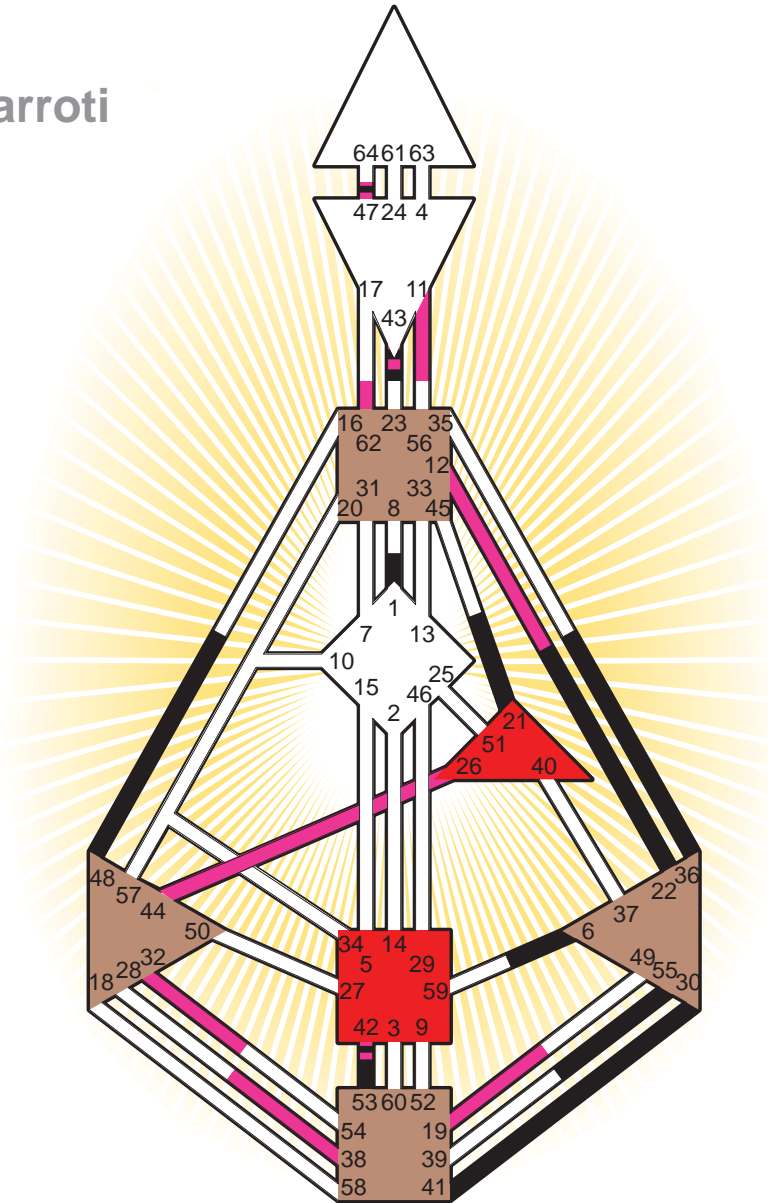

Michelangelo Buonarroti

Personality

Caprese Michelangelo, I
 6. March 1475
 01:45:00 LMT
 00:57:04 GMT

Design

8. December 1474
 23:05:57 GMT

Rodden Rating **B**

Definition Type

- No Definition
- Single Definition
- Split Definition
- Triple Split Definition
- Quadruple Split Definition

Mode

- To Wait
- To Do

Defined Centers

- Throat
- Head
- Ji
- Heart
- Sacral
- Root

Awareness

- Mental (Ajna)
- Intuitive (Spleen)
- Emotional (Solar Plexus)

	☉	⊕	☾	♋	♌	♍	♎	♏	♐	♑	♒	♓	
Personality	36.2	6.2	55.3	48.5	21.5	30.5	42.5	22.2	41.2	53.2	1.1	43.4	47.4
Design	11.4	12.4	26.6	32.1	42.1	11.3	19.3	38.1	38.5	62.2	44.6	43.3	47.6