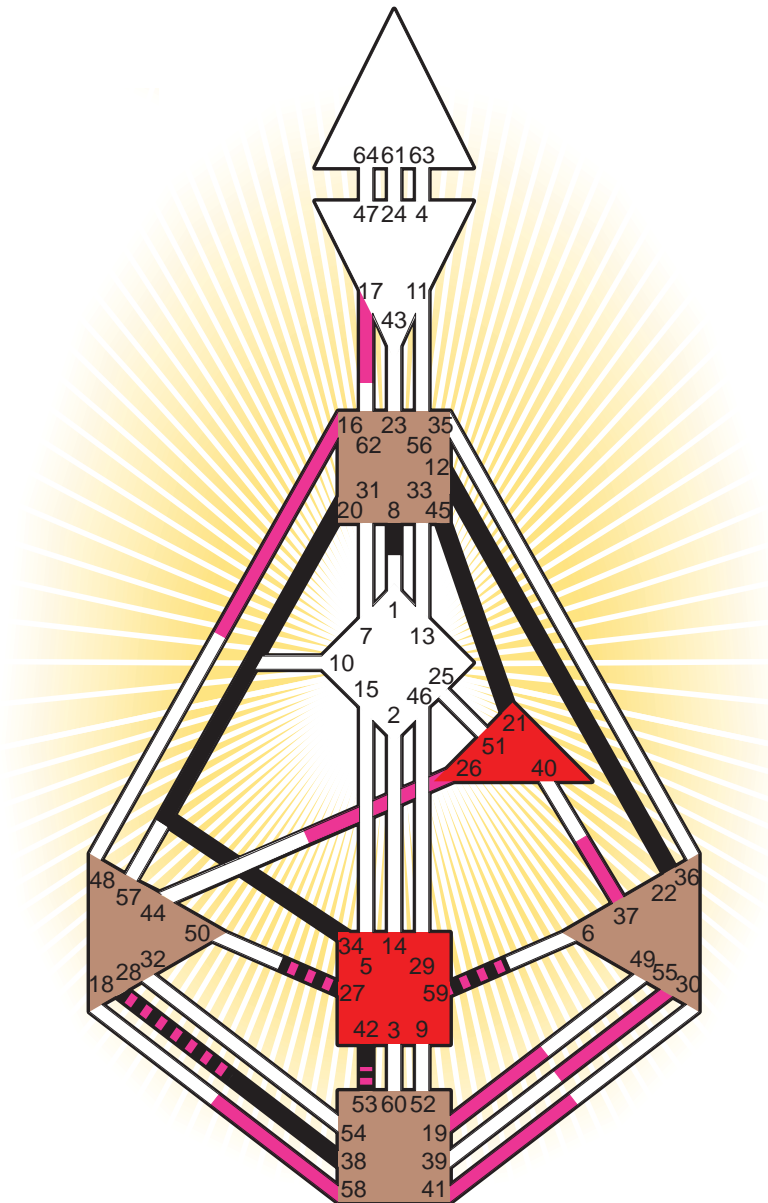

ZEN HUMAN DESIGN

INDIVIDUAL CHART

Harvey Milk

Personality

Woodmere, NY
 22. May 1930
 01:30:00 EDT
 05:30:00 GMT

Design

21. February 1930
 17:59:25 GMT

Rodden Rating **A**

Definition Type

- No Definition
- Single Definition
- Split Definition
- Triple Split Definition
- Quadruple Split Definition

Mode

- To Wait
- To Do

Defined Centers

- Throat
- Head
- Ji
- Heart
- Sacral
- Root

Awareness

- Mental (Ajna)
- Intuitive (Spleen)
- Emotional (Solar Plexus)

| | ☉ | ⊕ | ☾ | ♈ | ♉ | ♊ | ♋ | ♌ | ♍ | ♎ | ♏ | ♐ | ♑ |
|-------------|-------------|-------------|-------------|-------------|-------------|------|-------------|-------------|-------------|-------------|-------------|-------------|-------------|
| Personality | <u>20.1</u> | <u>34.1</u> | <u>22.1</u> | <u>27.1</u> | <u>28.1</u> | 8.3 | <u>12.5</u> | <u>42.1</u> | <u>45.6</u> | <u>38.2</u> | <u>21.5</u> | <u>59.1</u> | <u>53.4</u> |
| Design | <u>55.3</u> | <u>59.3</u> | <u>26.1</u> | <u>27.4</u> | <u>28.4</u> | 41.6 | <u>37.1</u> | 19.5 | <u>16.2</u> | <u>58.6</u> | <u>17.6</u> | <u>59.3</u> | <u>53.3</u> |