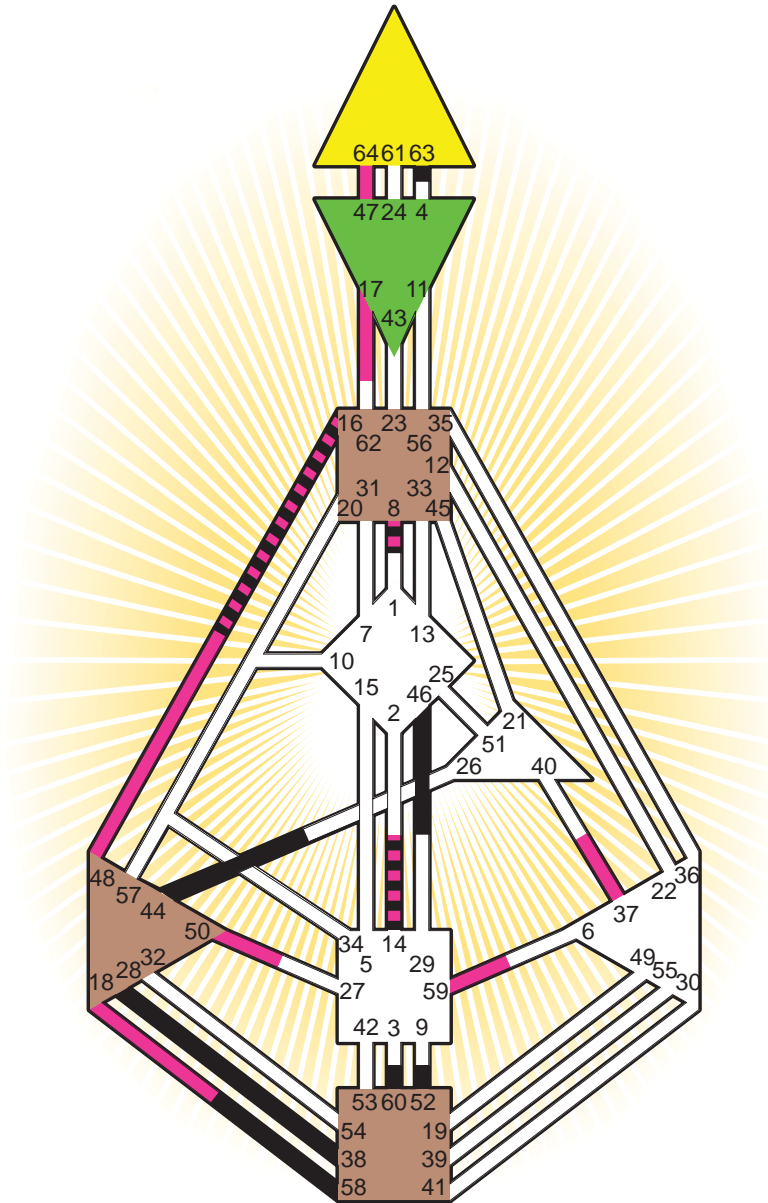

ZEN HUMAN DESIGN

INDIVIDUAL CHART

Henry Miller

Personality

Manhattan, NY
 26. December 1891
 12:30:00 EST
 17:30:00 GMT

Design

30. September 1891
 04:10:06 GMT

Rodden Rating **A**

Definition Type

- No Definition
- Single Definition
- Split Definition
- Triple Split Definition
- Quadruple Split Definition

Mode

- To Wait
- To Do

Defined Centers

- Throat
- Ji
- Sacral
- Head
- Heart
- Root

Awareness

- Mental (Ajna)
- Intuitive (Spleen)
- Emotional (Solar Plexus)

	☉	⊕	☾	♈	♉	♊	♋	♌	♍	♎	♏	♐	♑
Personality	<u>58.1</u>	<u>52.1</u>	<u>44.6</u>	<u>8.2</u>	<u>14.2</u>	<u>38.1</u>	<u>60.3</u>	<u>44.5</u>	<u>63.2</u>	<u>46.2</u>	<u>28.4</u>	<u>16.2</u>	<u>16.2</u>
Design	<u>18.4</u>	<u>17.4</u>	<u>59.6</u>	<u>8.4</u>	<u>14.4</u>	<u>47.3</u>	<u>48.1</u>	<u>64.6</u>	<u>37.5</u>	<u>47.6</u>	<u>50.5</u>	<u>16.4</u>	<u>16.4</u>