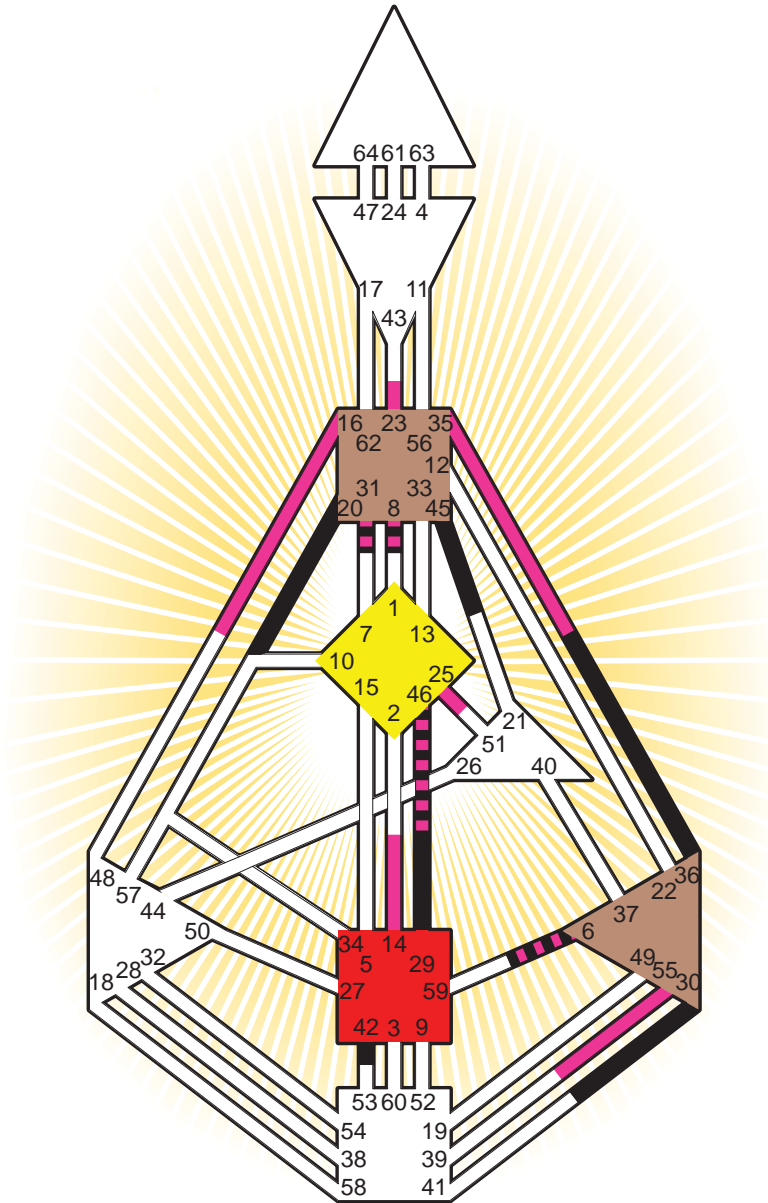

ZEN HUMAN DESIGN

INDIVIDUAL CHART

Slobodan Milosevic

Personality

Pozarevac, YU
 20. August 1941
 22:00:00 MET/S
 20:00:00 GMT

Design

20. May 1941
 19:51:48 GMT

Rodden Rating **DD**

Definition Type

- No Definition
- Single Definition
- Split Definition
- Triple Split Definition
- Quadruple Split Definition

Mode

- To Wait
- To Do

Defined Centers

- Throat
- Head
- Ji
- Heart
- Sacral
- Root

Awareness

- Mental (Ajna)
- Intuitive (Spleen)
- Emotional (Solar Plexus)

	☉	⊕	☾	♈	♉	♊	♋	♌	♍	♎	♏	♐	♑
Personality	<u>29.4</u>	30.4	31.2	6.1	<u>36.1</u>	<u>29.6</u>	<u>46.2</u>	42.2	45.1	8.4	20.1	6.4	31.3
Design	8.6	14.6	25.3	<u>46.3</u>	25.3	<u>35.5</u>	16.3	55.4	8.5	23.1	8.3	6.3	31.1