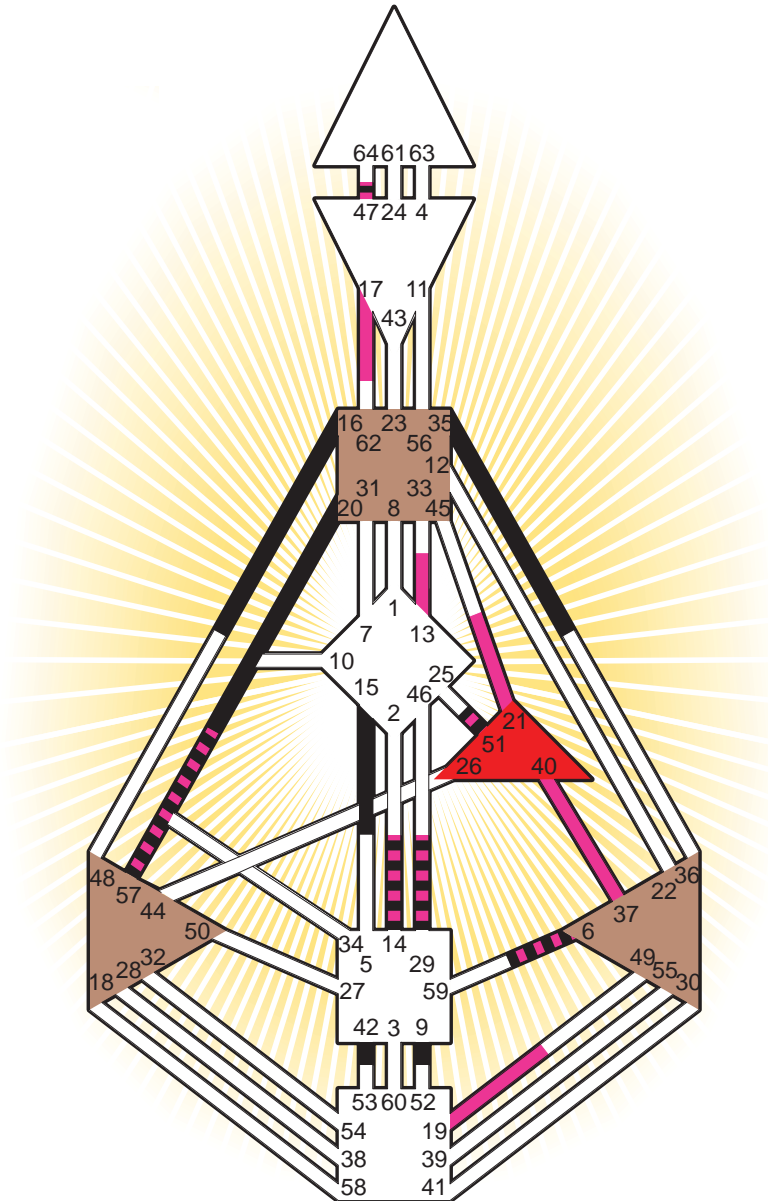

Definition Type

- No Definition
- Single Definition
- Split Definition
- Triple Split Definition
- Quadruple Split Definition

Mode

- To Wait
- To Do

Defined Centers

- Throat
- Head
- Ji
- Heart
- Sacral
- Root

Awareness

- Mental (Ajna)
- Intuitive (Spleen)
- Emotional (Solar Plexus)

	☉	⊕	☾	♋	♌	♍	♎	♏	♐	♑	♒	♓	
Personality	16.2	9.2	35.4	51.3	57.3	15.1	20.1	35.3	29.4	42.1	6.3	14.1	47.4
Design	37.4	40.4	37.4	51.5	57.5	13.5	19.3	17.5	29.6	21.2	6.6	14.3	47.6