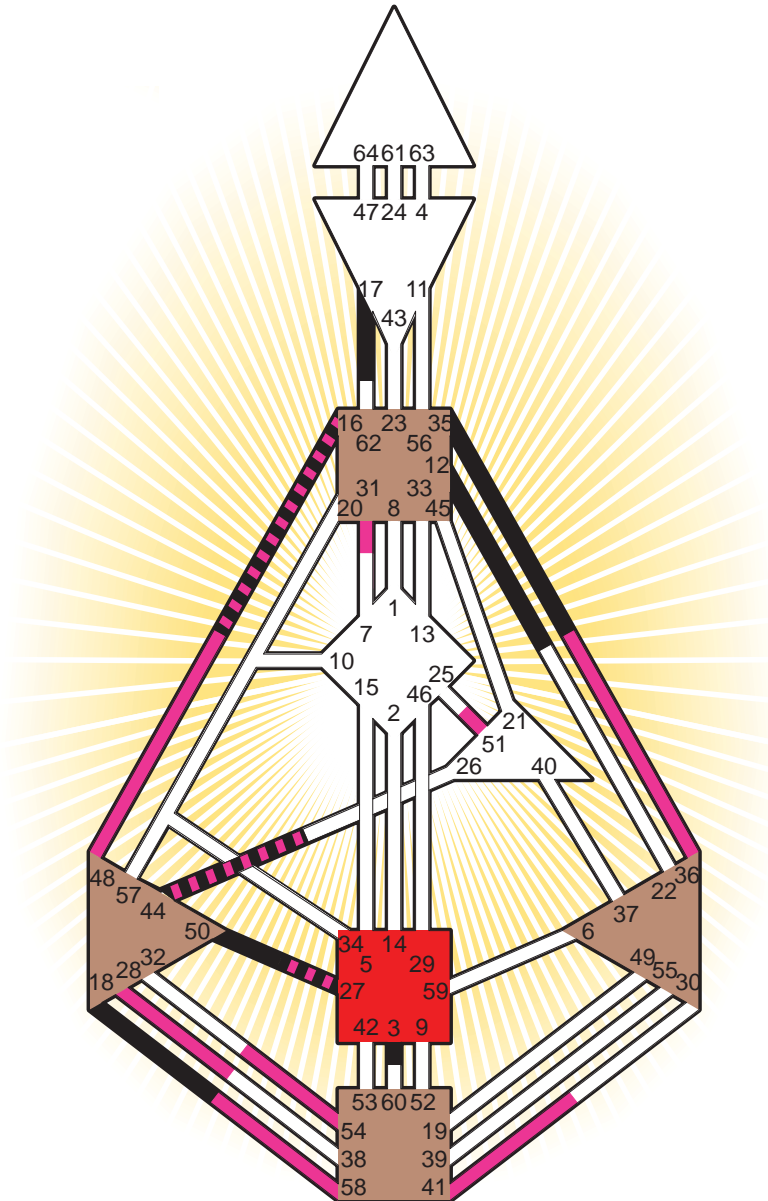

ZEN HUMAN DESIGN

INDIVIDUAL CHART

Joan Miro

Personality

Barcelona, E
20. April 1893
11:30:00 LMT
11:21:16 GMT

Design

22. January 1893
07:55:44 GMT

Rodden Rating **AA**

Definition Type

- ☐ No Definition
- ☒ Single Definition
- ☐ Split Definition
- ☐ Triple Split Definition
- ☐ Quadruple Split Definition

Mode

- ☐ To Wait
- ☒ To Do

Defined Centers

- ☒ Throat
- ☐ Head
- ☐ Ji
- ☐ Heart
- ☒ Sacral
- ☒ Root

Awareness

- ☐ Mental (Ajna)
- ☒ Intuitive (Spleen)
- ☒ Emotional (Solar Plexus)

	☉	⊕	☾	♋	♌	♍	♎	♏	♐	♑	♒	♓	
Personality	3.5	<u>50.5</u>	12.2	3.3	<u>50.3</u>	17.3	3.2	<u>35.4</u>	<u>27.5</u>	<u>18.5</u>	<u>44.2</u>	<u>16.5</u>	<u>16.3</u>
Design	41.1	<u>31.1</u>	<u>36.3</u>	<u>27.2</u>	<u>28.2</u>	<u>54.2</u>	<u>58.5</u>	<u>51.2</u>	<u>51.4</u>	<u>48.4</u>	<u>44.4</u>	<u>16.4</u>	<u>16.3</u>