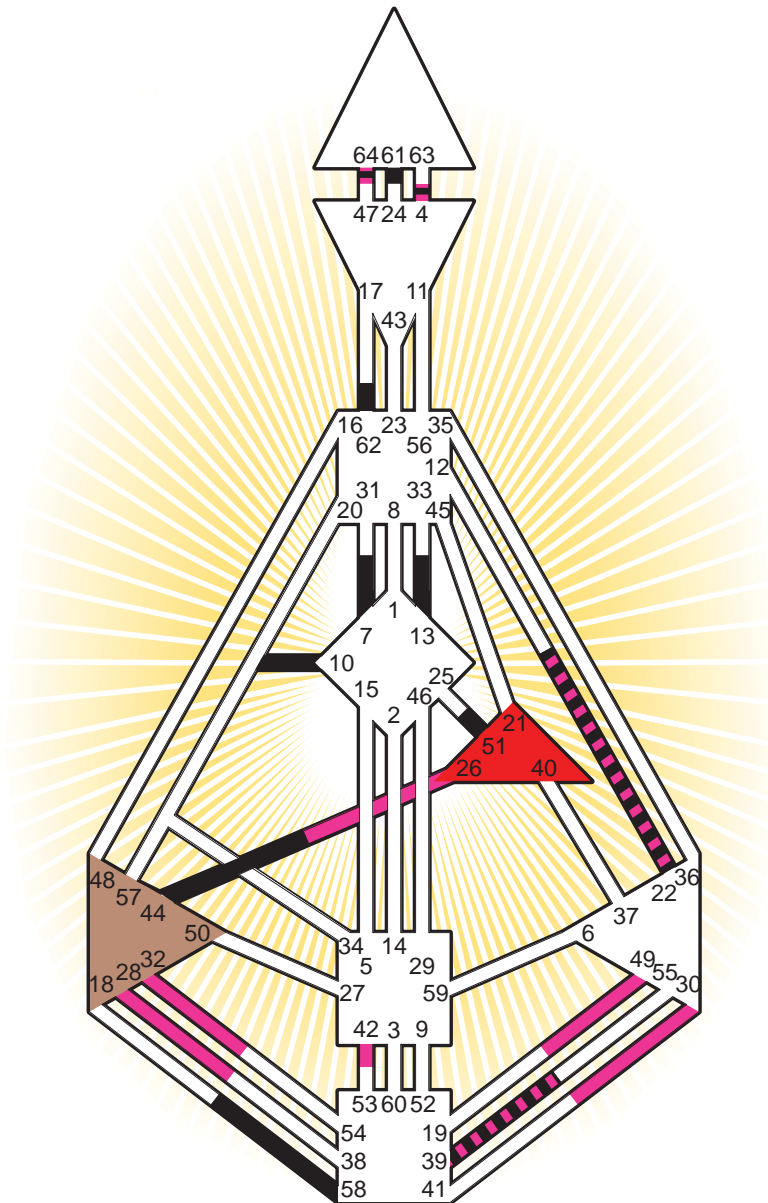

ZEN HUMAN DESIGN

INDIVIDUAL CHART

Yukio Mishima

Personality

Tokyo, J
14. January 1925
21:00:00 JST
12:00:00 GMT

Design

19. October 1924
12:18:02 GMT

Rodden Rating **B**

Definition Type

- ☐ No Definition
- ☒ Single Definition
- ☐ Split Definition
- ☐ Triple Split Definition
- ☐ Quadruple Split Definition

Mode

- ☒ To Wait
- ☐ To Do

Defined Centers

- ☐ Throat
- ☐ Head
- ☐ Ji
- ☒ Heart
- ☐ Sacral
- ☐ Root

Awareness

- ☐ Mental (Ajna)
- ☒ Intuitive (Spleen)
- ☐ Emotional (Solar Plexus)

	☉	⊕	☾	♈	♉	♊	♋	♌	♍	♎	♏	♐	♑
Personality	61.4	62.4	64.2	7.1	13.1	10.3	10.2	51.1	58.3	<u>44.6</u>	22.2	4.4	39.3
Design	32.6	42.6	39.1	4.2	49.2	32.1	64.3	30.6	<u>26.1</u>	28.3	22.2	4.4	39.5