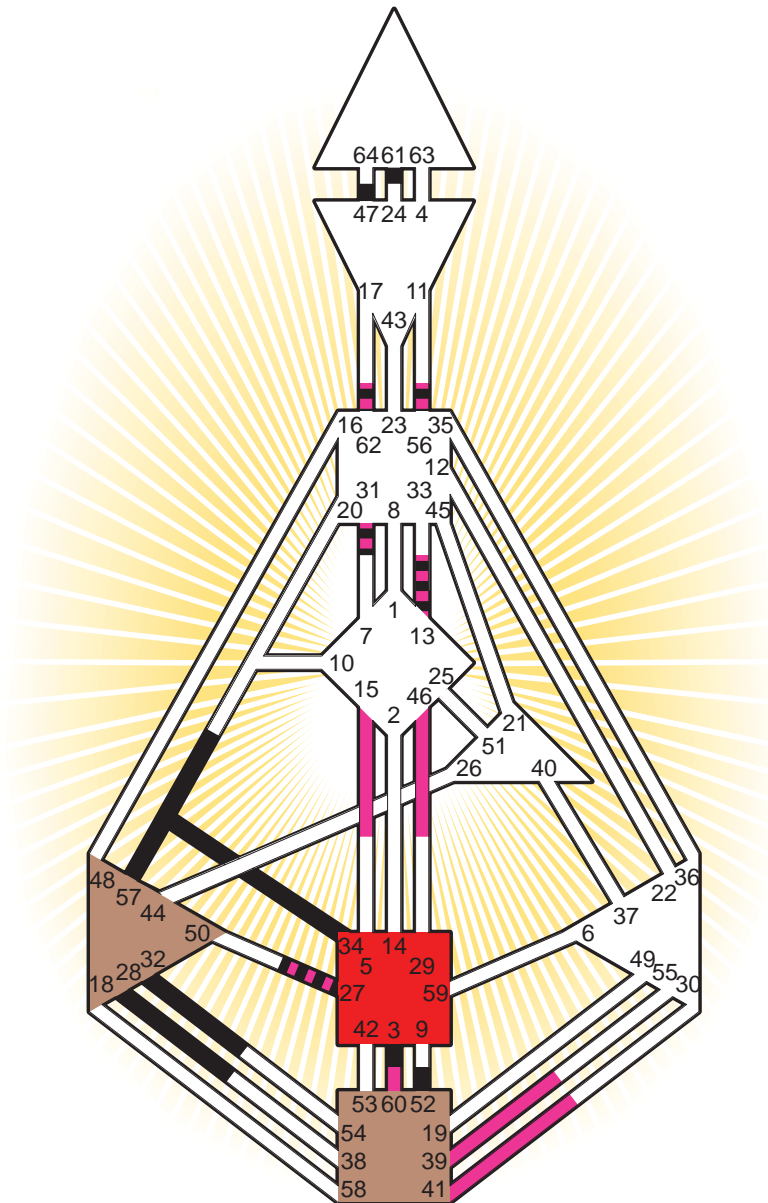

ZEN HUMAN DESIGN

INDIVIDUAL CHART

François Mitterrand

Personality

Jarnac, F
 26. October 1916
 04:00:00 GMT
 04:00:00 GMT

Design

27. July 1916
 20:10:42 GMT

Rodden Rating **AA**

Definition Type

- No Definition
- Single Definition
- Split Definition
- Triple Split Definition
- Quadruple Split Definition

Mode

- To Wait
- To Do

Defined Centers

- Throat
- Head
- Ji
- Heart
- Sacral
- Root

Awareness

- Mental (Ajna)
- Intuitive (Spleen)
- Emotional (Solar Plexus)

	☉	⊕	☾	♋	♌	♍	♎	♏	♐	♑	♒	♓	
Personality	28.1	27.1	32.4	61.4	62.4	57.1	47.5	34.3	3.4	56.5	13.3	31.4	52.1
Design	31.3	41.3	39.1	60.3	56.3	31.2	15.6	46.5	27.3	62.2	13.6	31.1	15.6