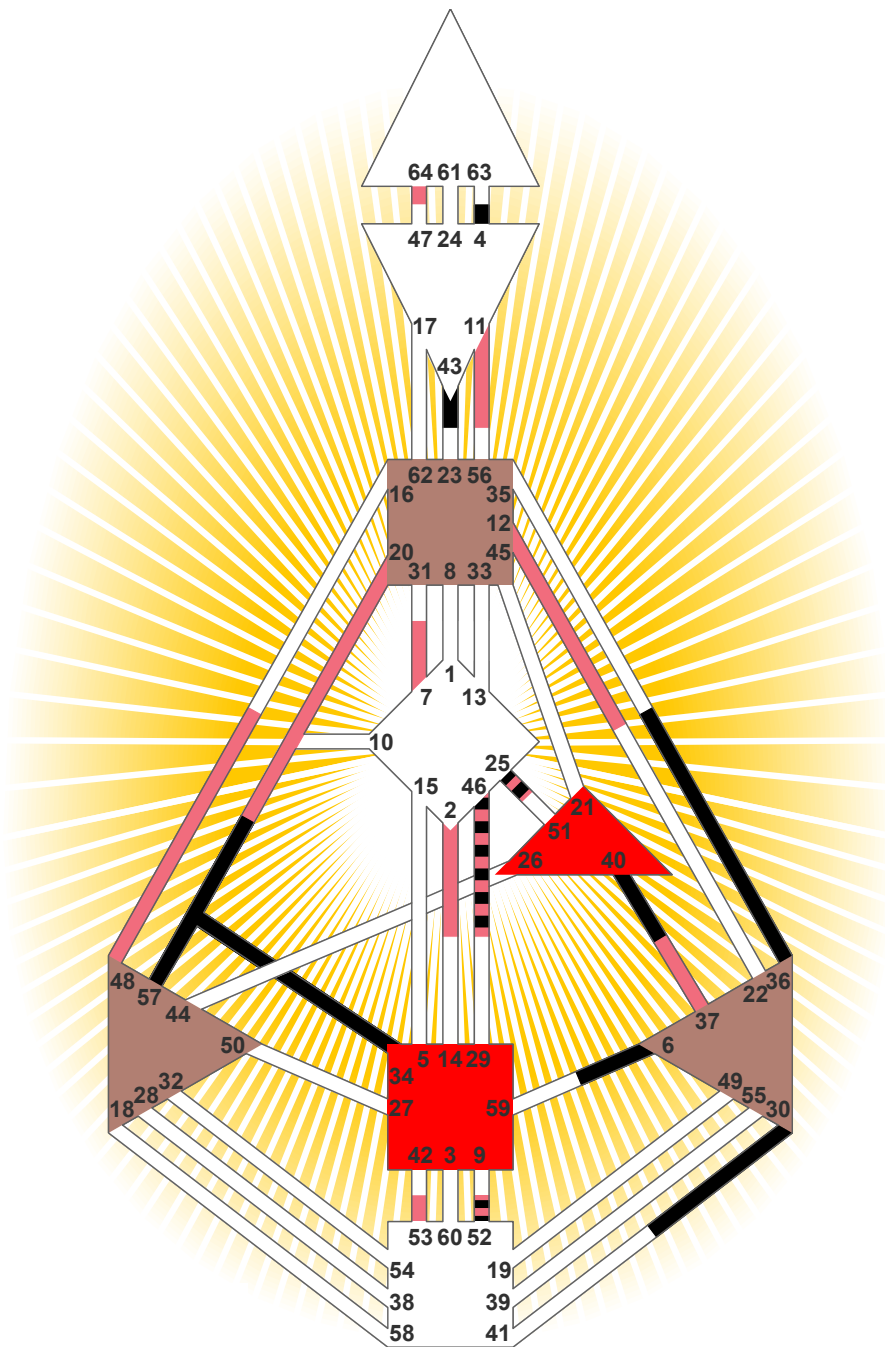

ZEN HUMAN DESIGN

INDIVIDUAL CHART

Narendra Modi

Personality

Vadnagar, IND
 17. September 1950
 11:00:00 IST
 05:30:00 GMT

Design

17. June 1950
 13:00:42 GMT

Rodden Rating DD

Definition Type

- No Definition
- Single Definition
- Split Definition
- Triple Split Definition
- Quadruple Split Definition

Mode

- To Wait
- To Do

Defined Centers

- Throat
- Head
- Ji
- Heart
- Sacral
- Root

Awareness

- Mental (Ajna)
- Intuitiv (Spleen)
- Emotional (Solar Plexus)

	☉	☊	☋	♋	♌	♍	♎	♏	♐	♑	♒	♓	
Personality	6.2	36.2	34.2	25.1	46.1	6.2	40.4	43.6	30.6	6.1	52.6	57.2	4.1
Design	12.4	11.4	53.3	25.6	46.6	20.4	2.6	46.5	37.2	64.3	52.1	48.6	7.4