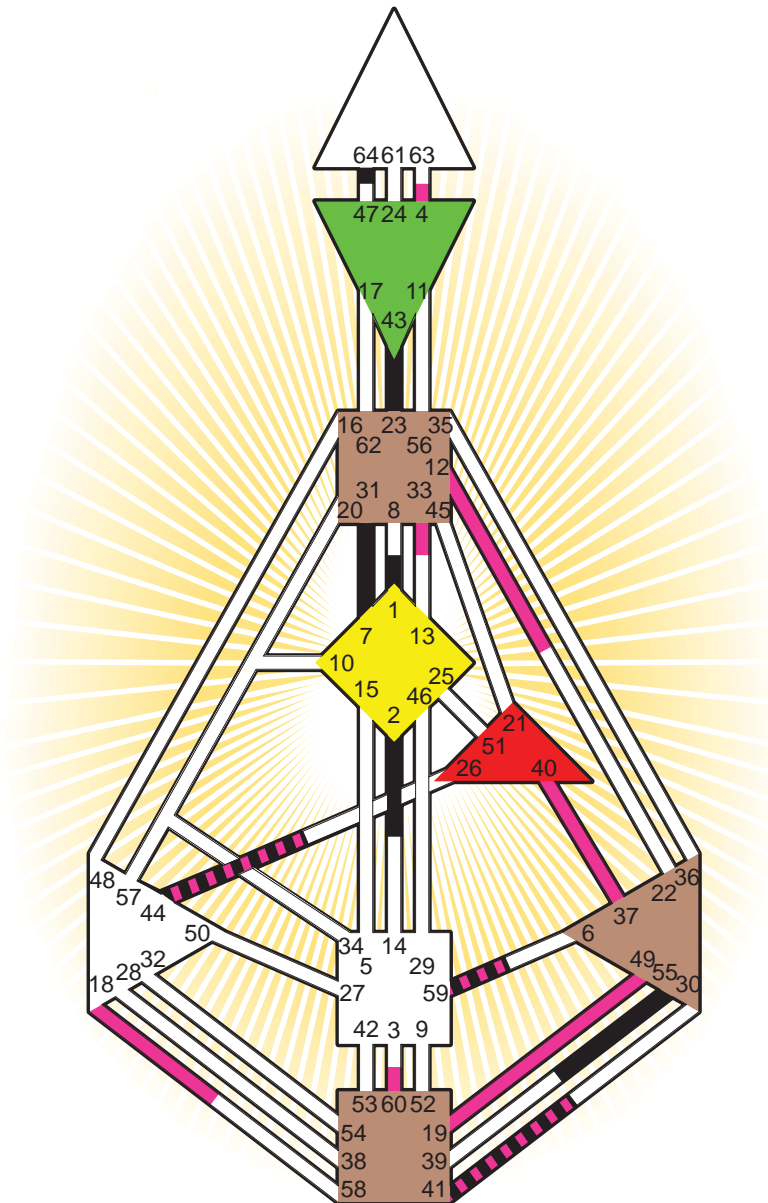

ZEN HUMAN DESIGN

INDIVIDUAL CHART

Demi Moore

Personality

Roswell, NM
 11. November 1962
 14:16:00 MST
 21:16:00 GMT

Design

14. August 1962
 06:47:07 GMT

Rodden Rating **A**

Definition Type

- No Definition
- Single Definition
- Split Definition
- Triple Split Definition
- Quadruple Split Definition

Mode

- To Wait
- To Do

Defined Centers

- Throat
- Head
- Ji
- Heart
- Sacral
- Root

Awareness

- Mental (Ajna)
- Intuitive (Spleen)
- Emotional (Solar Plexus)

	☉	⊕	☾	♋	♌	♍	♎	♏	♐	♑	♒	♓	
Personality	43.1	23.1	2.6	31.1	41.1	44.4	43.2	7.2	55.4	41.4	59.6	1.1	64.1
Design	4.3	49.3	60.4	33.2	19.2	40.1	18.3	12.3	37.5	41.6	59.1	44.4	40.4