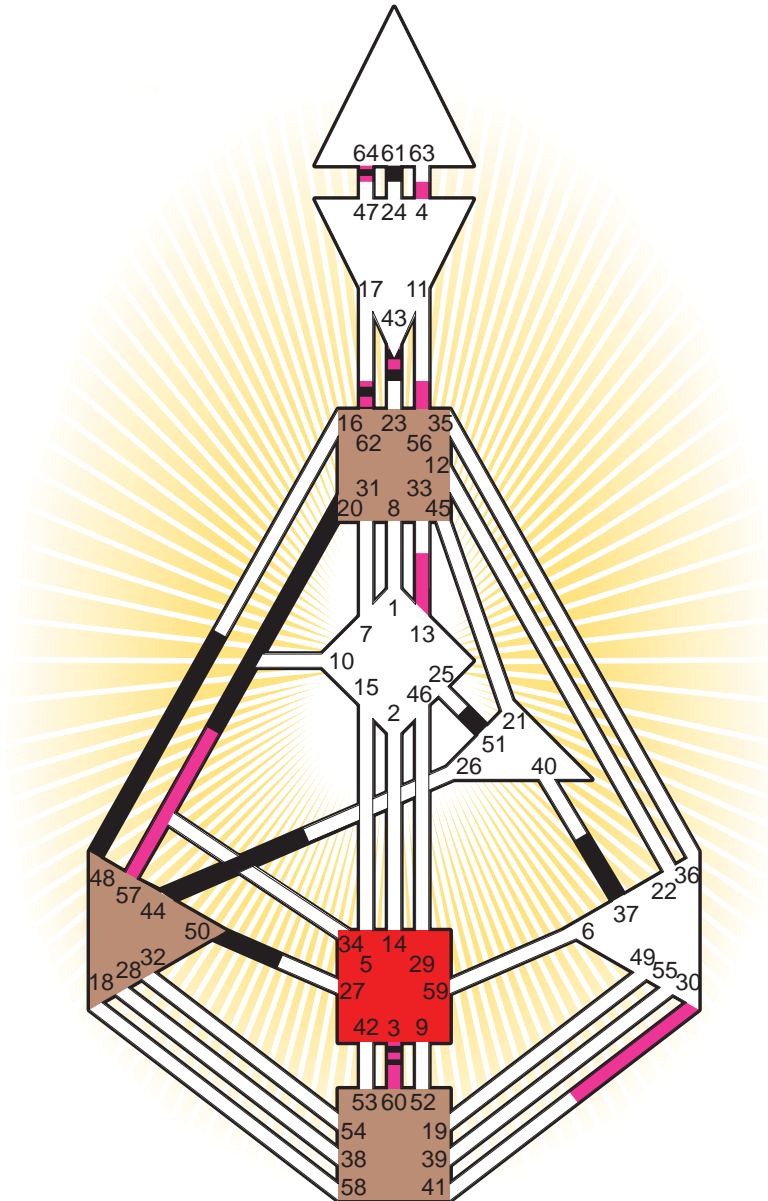

ZEN HUMAN DESIGN

INDIVIDUAL CHART

Dudley Moore

Personality

Dagenham, GBE
 19. April 1935
 18:30:00 WET/S
 17:30:00 GMT

Design

21. January 1935
 16:36:01 GMT

Rodden Rating **A**

Definition Type

- No Definition
- Single Definition
- Split Definition
- Triple Split Definition
- Quadruple Split Definition

Mode

- To Wait
- To Do

Defined Centers

- Throat
- Head
- Ji
- Heart
- Sacral
- Root

Awareness

- Mental (Ajna)
- Intuitive (Spleen)
- Emotional (Solar Plexus)

	☉	☊	☾	♋	♌	♍	♎	♏	♐	♑	♒	♓	
Personality	<u>3.3</u>	<u>50.3</u>	<u>44.2</u>	<u>61.6</u>	<u>62.6</u>	<u>51.6</u>	<u>20.5</u>	<u>48.2</u>	<u>43.3</u>	<u>37.2</u>	<u>3.6</u>	<u>64.1</u>	<u>62.4</u>
Design	<u>60.5</u>	<u>56.5</u>	<u>4.5</u>	<u>60.6</u>	<u>56.6</u>	<u>13.2</u>	<u>13.3</u>	<u>57.3</u>	<u>43.2</u>	<u>30.3</u>	<u>3.2</u>	<u>64.4</u>	<u>62.5</u>