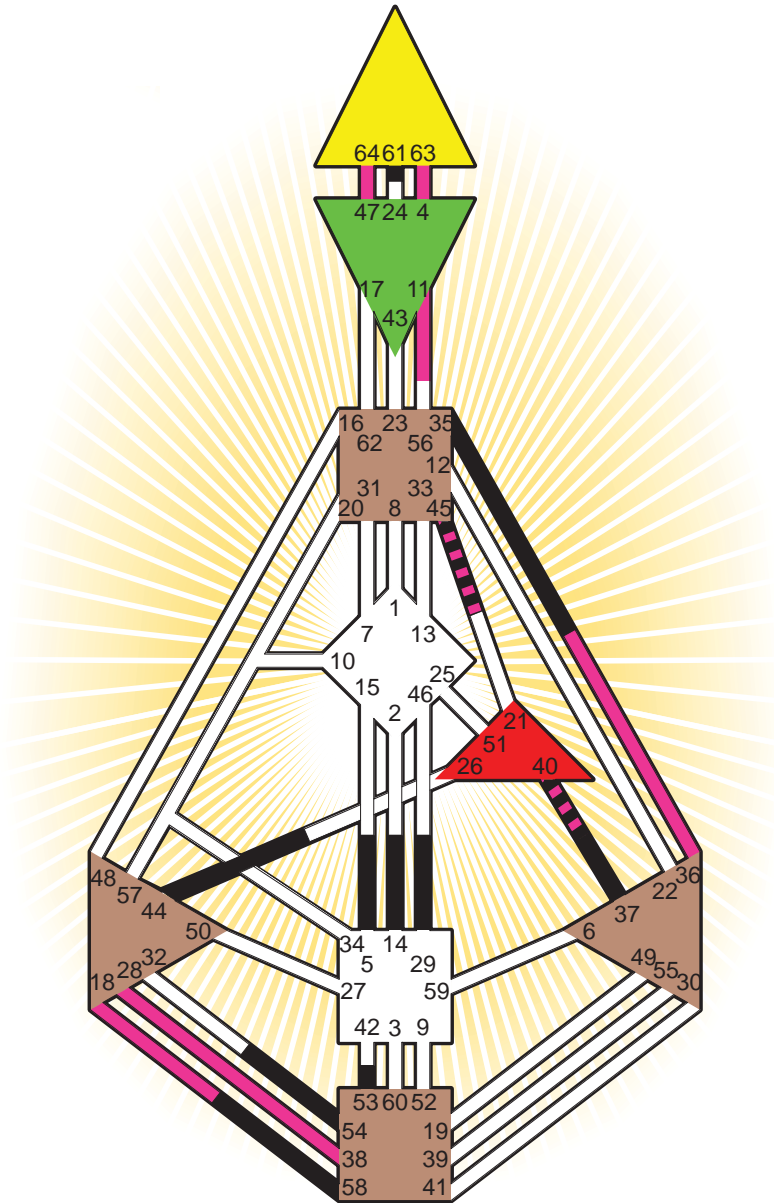

ZEN HUMAN DESIGN

INDIVIDUAL CHART

Julianne Moore

Personality

Fayetteville, NC
 3. December 1960
 17:53:00 EST
 22:53:00 GMT

Design

6. September 1960
 09:59:42 GMT

Rodden Rating **AA**

Definition Type

- No Definition
- Single Definition
- Split Definition
- Triple Split Definition
- Quadruple Split Definition

Mode

- To Wait
- To Do

Defined Centers

- Throat
- Head
- Ji
- Heart
- Sacral
- Root

Awareness

- Mental (Ajna)
- Intuitive (Spleen)
- Emotional (Solar Plexus)

	☉	⊕	☾	♋	♌	♍	♎	♏	♐	♑	♒	♓	
Personality	5.1	35.1	45.4	40.6	37.6	14.1	61.2	53.3	58.5	54.2	29.2	44.3	40.3
Design	64.3	63.3	36.4	64.5	63.5	47.3	18.1	45.6	11.2	38.3	4.5	28.6	40.1